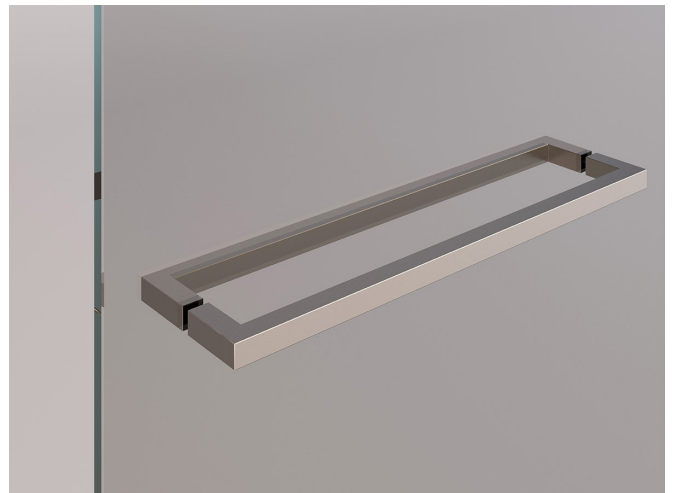

DOUBLESIDED TOWEL BARS

FINISHES