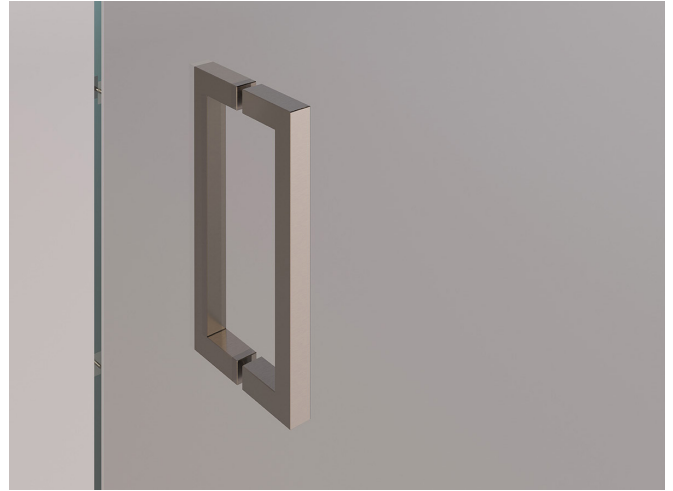

BOKART
GLASS

CLICK
Series

CLICK Series

The CLICK series enables the customization of the shower cabin to best fit your space. The hardware comes in various finishes aligned with modern bathroom design trends. In addition to the nine standard configurations, there is also the possibility of custom-made designs to fit your specific situation.

The CLICK series offers a wide selection of hardware finishes and the option to choose custom colors to match the look with other bathroom elements.

CLICK 01
Shower cabin in a niche with
pivot doors, wall-mounted.

CLICK 02
Shower cabin in a niche with
pivot doors and connecting to
fixed glass.

CLICK 03

Shower cabin in a niche with pivot doors, wall-mounted, and one fixed glass panel.

CLICK 04

Shower cabin in a niche with central pivot doors and two fixed glass panels.

CLICK 08
Corner shower cabin with two fixed glass panels and one door.

CLICK 09
Corner shower cabin with two fixed glass panels and double doors.

KNOBS AND PULL HANDLES

KNOB **SDK 300**

PULL HANDLE **SQ8X8**