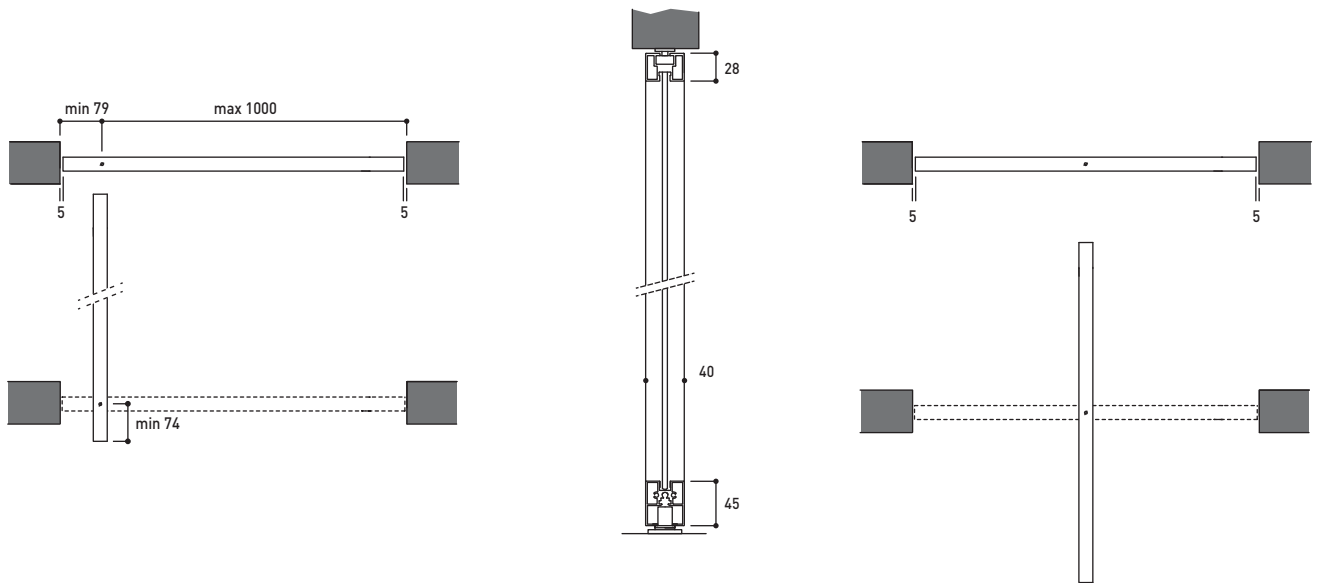

PIVOT OPENING

ETTA

ISSA

The pivot door rotates on a pivot box in the floor and the top jamb rather than traditional door side hinges. Regardless of where the hinge is placed, all of our custom built, luxurious pivot doors are perfectly balanced.

The pivot door has an opening up to 360°. The full-height hinge enables to eliminate frames and traditional hinges, enhancing the simplicity of the door.

DIMENSIONS	L	H
ETTA up to	700 -1500	2450 -3000
MAIA up to	700 -1300	2150 -2750
ISSA up to	700 -1500	2450 -3000

Pivot opening ETTA

CONFIGURATIONS

Pivot doors can have side opening or central opening.
The wide and playful opening of this type of door complements contemporary architecture.

Pivot opening ISSA

CONFIGURATIONS