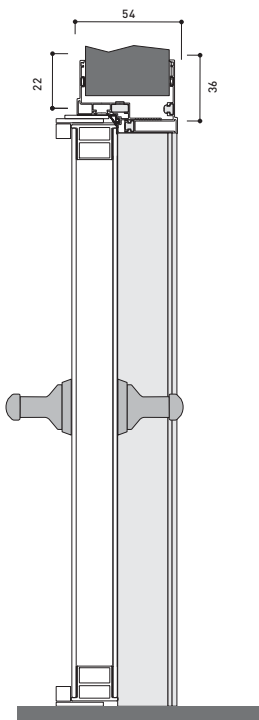

CONFIGURATIONS

Glass doors are light and eco- friendly
transmitting light into the space.

They can be reflection of your space
creating illusion of bigger room.