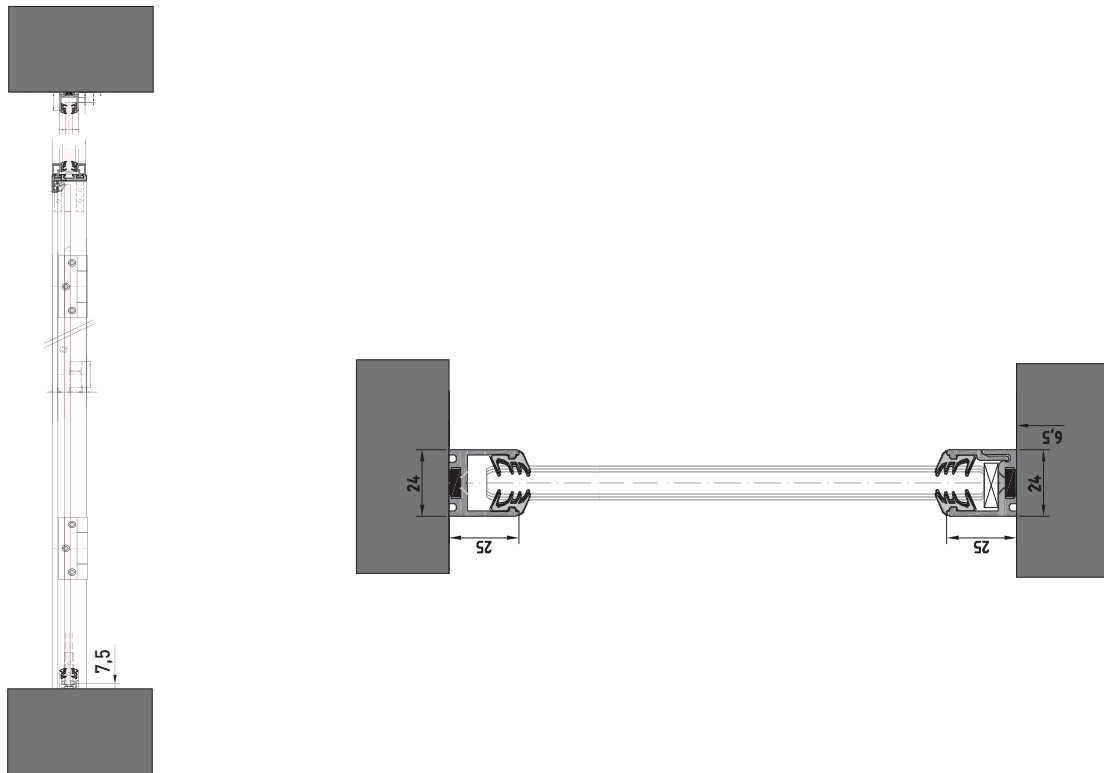

CONFIGURATIONS