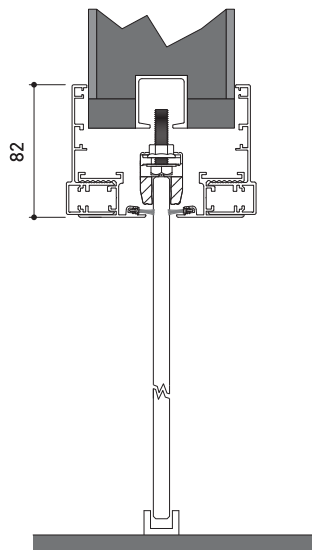

CONFIGURATIONS

You can choose beetwen several types of pocket doors. If you prefer split jamb without any aluminium frame on the glass than we are talking about MAIA SPLIT JAMB.

The contrast of two surfaces makes decoration to your wall.