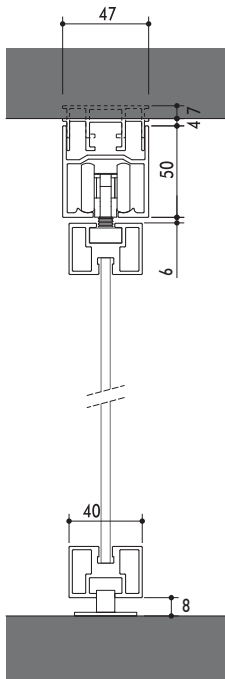

CONFIGURATIONS