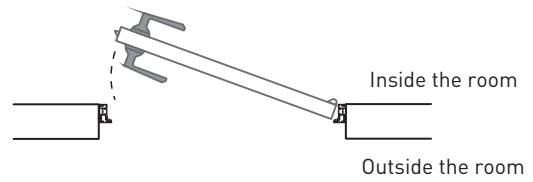

ETTA

MAIA

ISSA

Hinged door are Traditional door sistem with exeptional modern look. They can open to 180 .

SPLIT JAMB

FLAT JAMB

DIMENSIONS	L	H
ETTA up to	700 -1500	2450 -3000
MAIA up to	700 -1300	2150 -2750
ISSA up to	700 -1500	2450 -3000