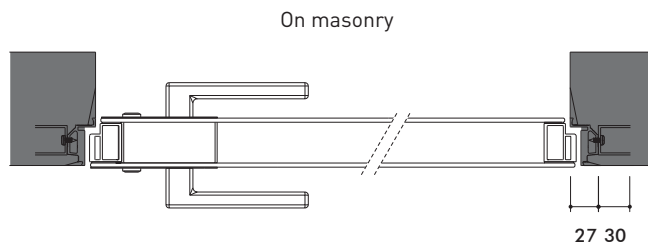

DIMENSIONS	L	H
ETTA up to	700 -1500	2450 -3000
MAIA up to	700 -1300	2150 -2750
ISSA up to	700 -1500	2450 -3000

ISSA

CONFIGURATIONS

For HINGED FLUSH-TO-THE-WALL doors there are two variants of opening. Here are tehcnical specifications of push opening and pull opening.

TECHNICAL SPECIFICATIONS PUSH OPENING

TECHNICAL SPECIFICATIONS PULL OPENING

HINGED WIND DOOR

MAIA

HINGED WIND doors have integrated hydraulic hinge with regulation of closing speed. Hinges mounting supports the doors weight.