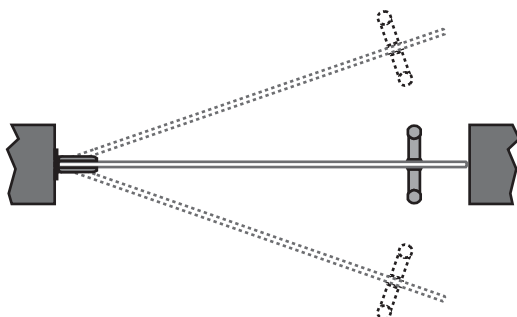

HINGED WIND doors have integrated hydraulic hinge with regulation of closing speed. Hinges mounting supports the doors weight.

WALL

FLOOR

DIMENSIONS	L	H
ETTA up to	700 -1500	2450 -3000
MAIA up to	700 -1300	2150 -2750
ISSA up to	700 -1500	2450 -3000