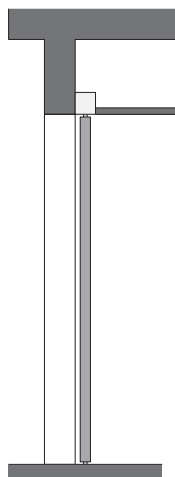

SIDE VIEW

CEILING-FITTED

FOR FALSE CEILING

FOR FALSE CEILING ON WALL

PLAN VIEW

FIX PARTITIONS

ETTA

MAIA