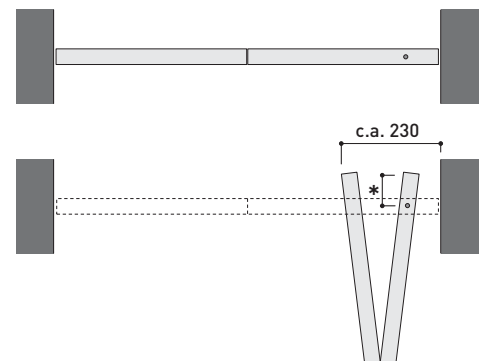

SIDE VIEW

CEILING-FITTED

FOR FALSE CEILING

FOR FALSE CEILING ON WALL

PLAN VIEW

FIX PARTITIONS

ETTA

MAIA

ISSA

With fix partitions it is possible to separate to rooms without having doors.
It can be functional and decorative but living one side open.

DIMENSIONS	L	H
ETTA up to	700 -1500	2450 -3000
MAIA up to	700 -1300	2150 -2750
ISSA up to	700 -1500	2450 -3000