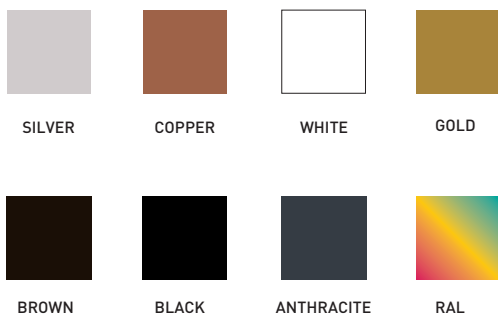

Handles supplied with the same finishing of the door frame.