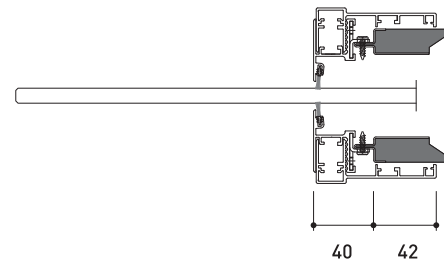

MAIA split jamb

CONFIGURATIONS

You can choose beetwen several types of pocket doors. If you prefer split jamb without any aluminium frame on the glass than we are talking about MAIA SPLIT JAMB.

The contrast of two surfaces makes decoration to your wall.