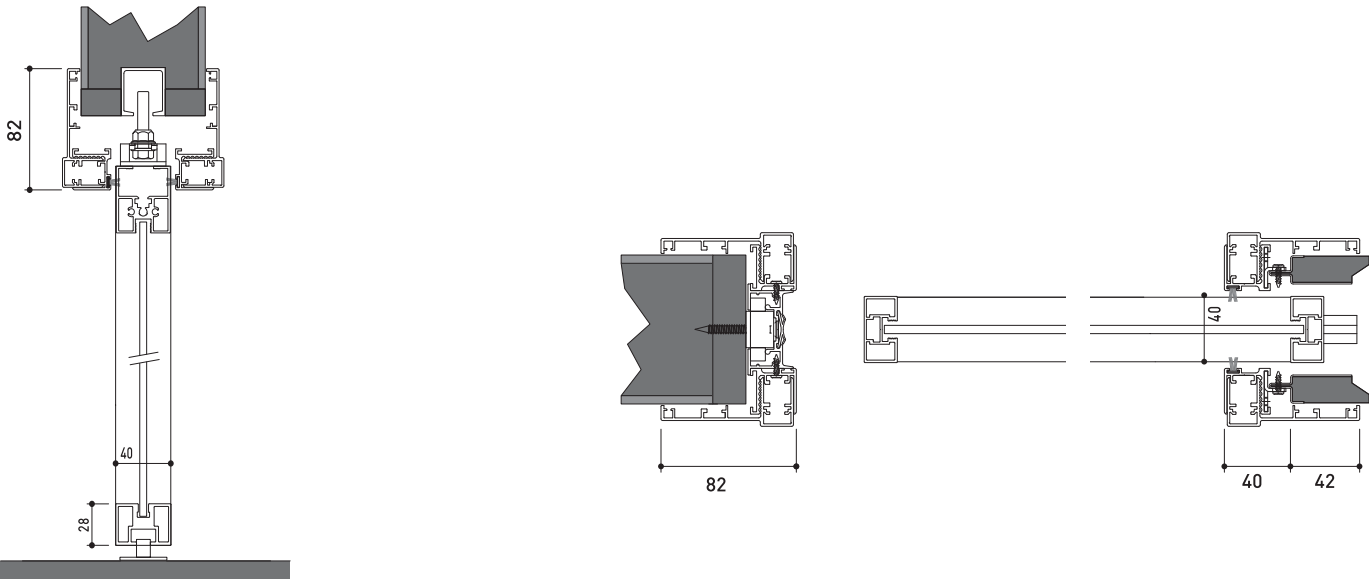

Tehnickal drawing of pocket doors shows us a simplicity of sliding mechanism.

To bring any design into your ideal space you can choose beetwen several colours of our aluminium frames, with optional RAL colors.