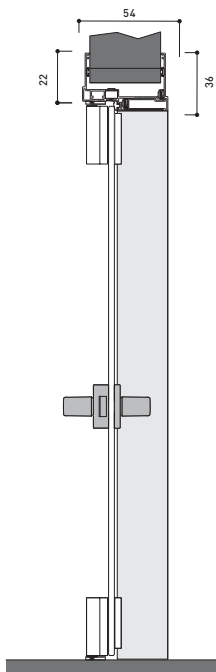

CONFIGURATIONS

The Hinged doors can blend in with wall or turn into the doors with personality.