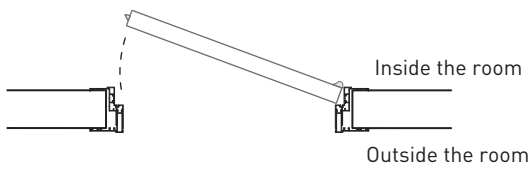

ETTA

MAIA

ISSA

Hinged door are Traditional door sistem with exeptional modern look. They can open to 180 .

SPLIT JAMB

FLAT JAMB

DIMENSIONS	L	H
ETTA up to	700 -1500	2450 -3000
MAIA up to	700 -1300	2150 -2750
ISSA up to	700 -1500	2450 -3000