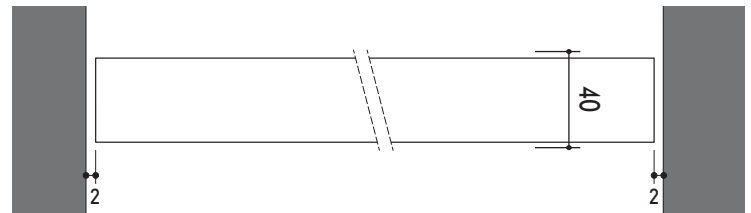

CONFIGURATIONS

The variety of colors, textiles and aluminium finishes allows creating personal and unique style.