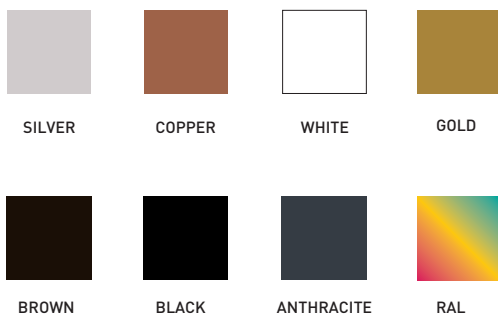

Handles supplied with the same finishing of the door frame.