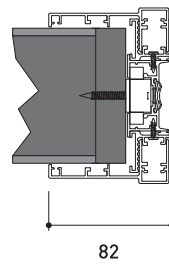

CONFIGURATIONS

You can choose beetwen several types of pocket doors. If you prefer split jamb without any aluminium frame on the glass than we are talking about MAIA SPLIT JAMB.

The contrast of two surfaces makes decoration to your wall.