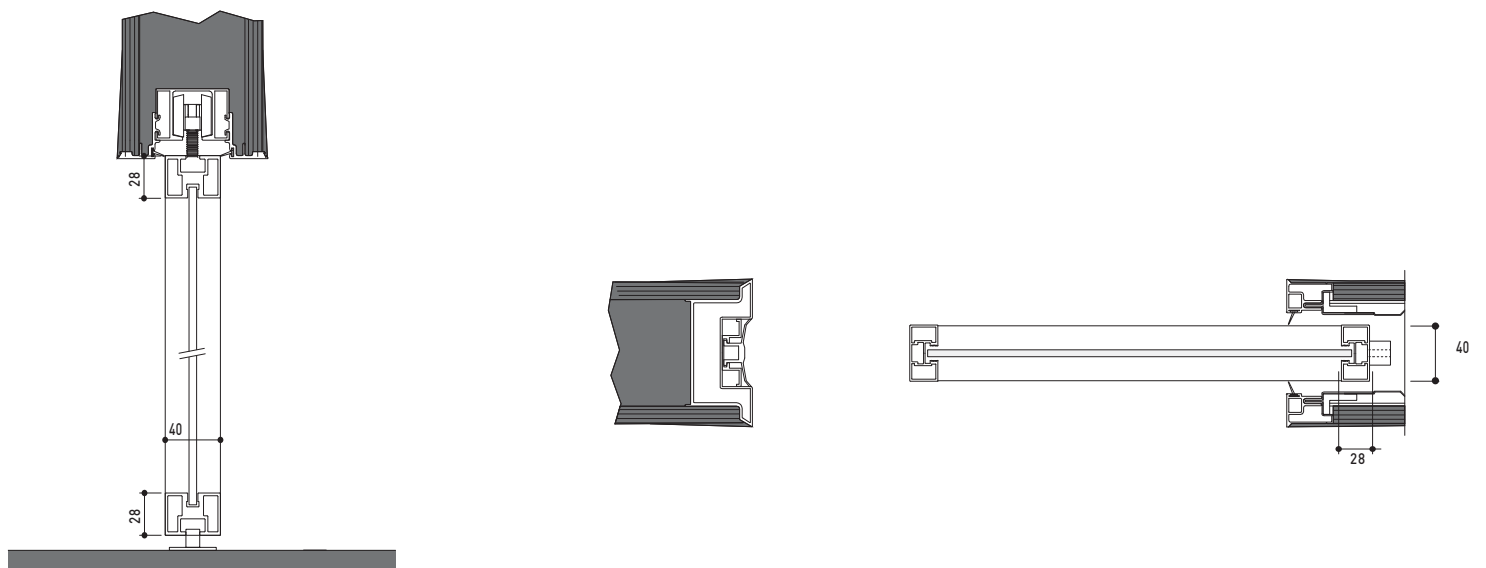

Pocket doors are highly practical when it comes designing your own home. It disappears into the wall and you can use that space for anything you want.