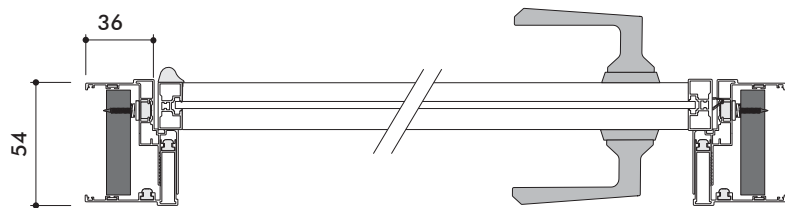

CONFIGURATIONS

All doors are custom-made and with our collection of decorative glass you can get art extension to your home.