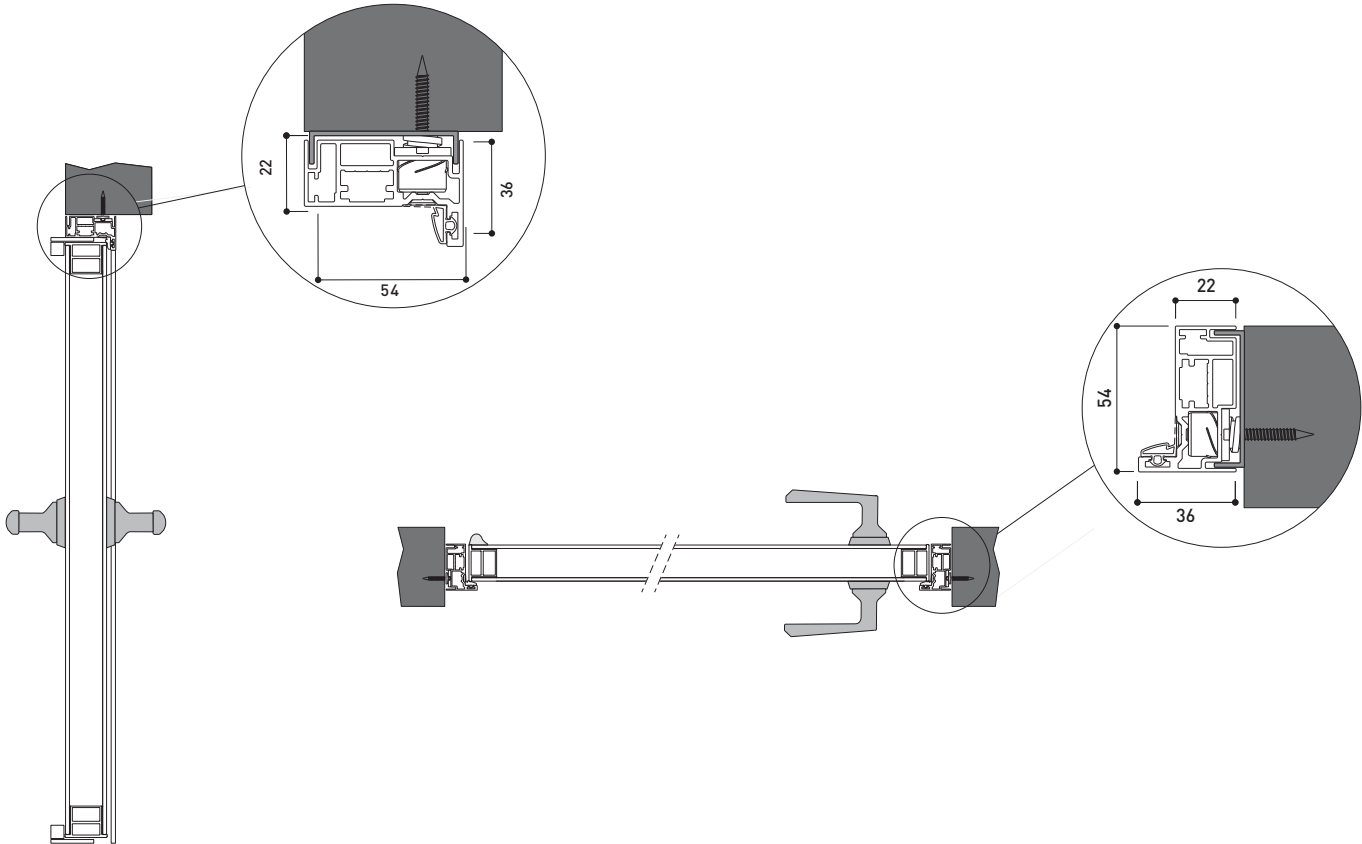

CONFIGURATIONS