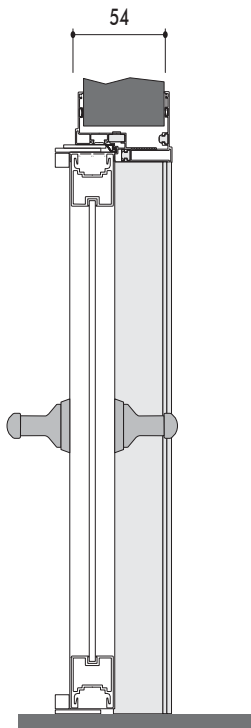

CONFIGURATIONS

All doors are custom-made and with our collection of decorative glass you can get art extension to your home.