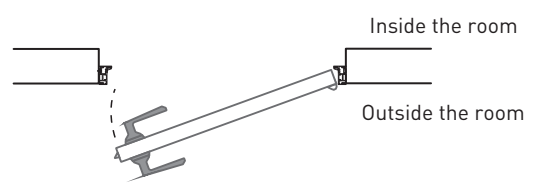

ETTA

MAIA

ISSA

Hinged door are Traditional door sistem with exeptional modern look. They can open to 180 .

SPLIT JAMB

FLAT JAMB

DIMENSIONS	L	H
ETTA up to	700 -1500	2450 -3000
MAIA up to	700 -1300	2150 -2750
ISSA up to	700 -1500	2450 -3000