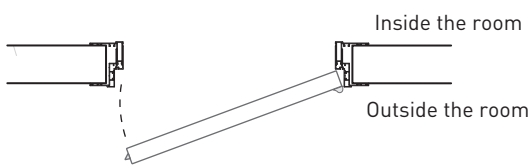

ETTA

MAIA

ISSA

Hinged door are Traditional door sistem with exeptional modern look. They can open to 180 .

SPLIT JAMB

FLAT JAMB

DIMENSIONS	L	H
ETTA up to	700 -1500	2450 -3000
MAIA up to	700 -1300	2150 -2750
ISSA up to	700 -1500	2450 -3000