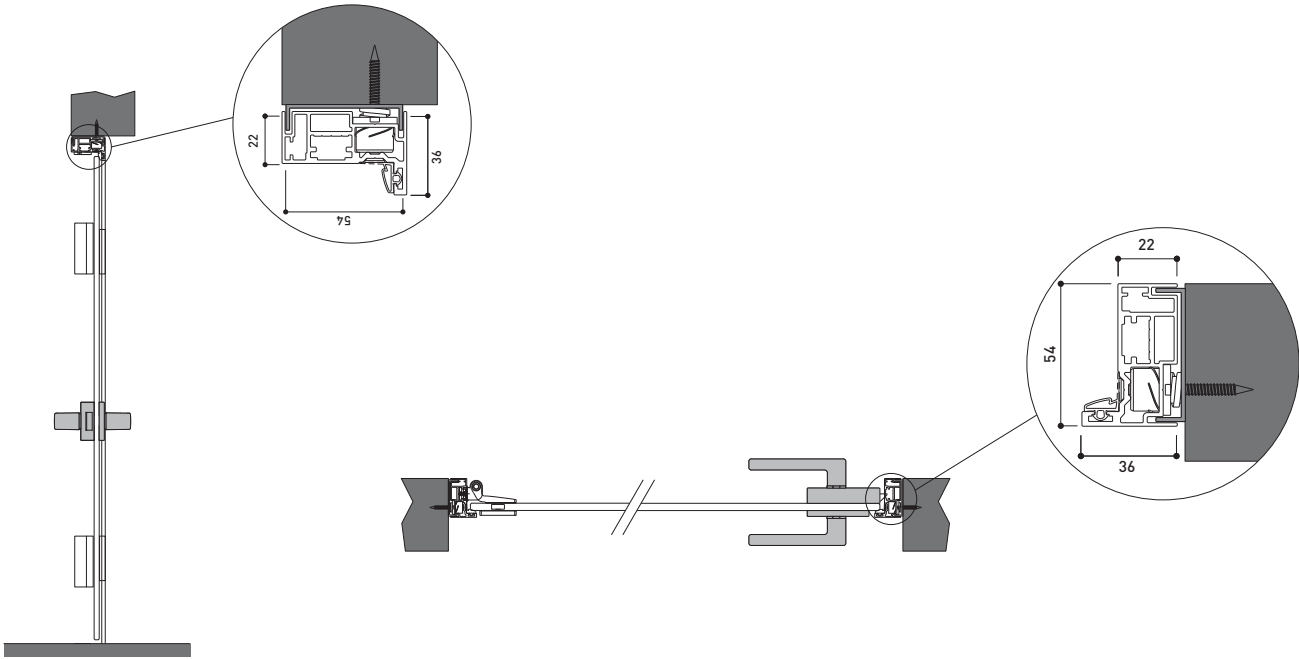

CONFIGURATIONS