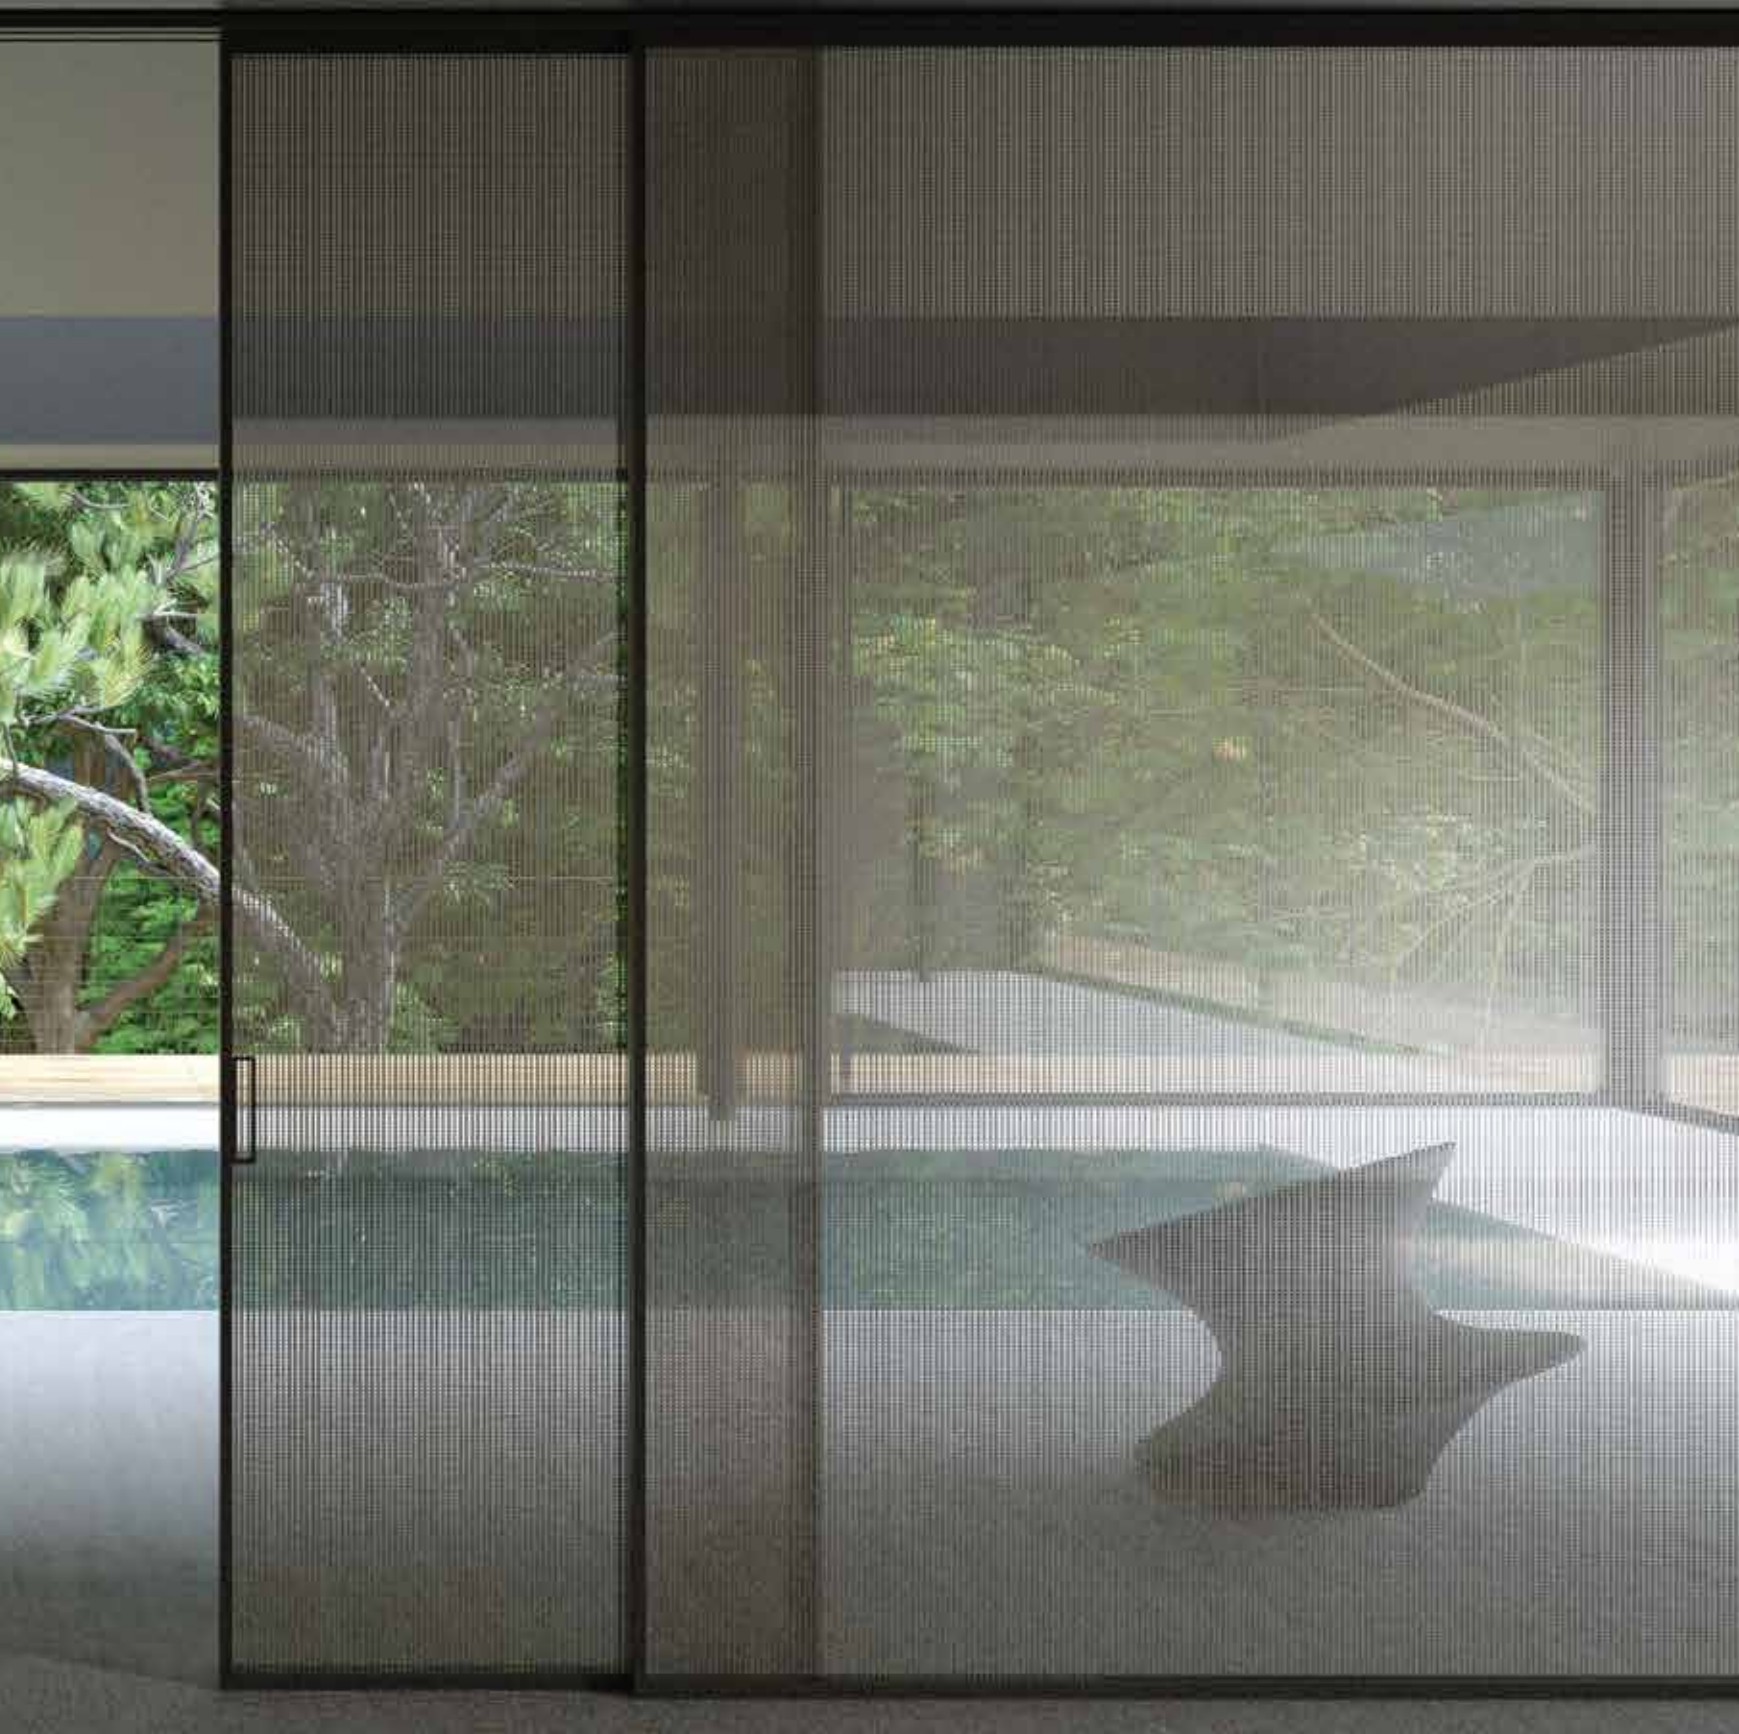

Decorative crospieces SIRIUS, Top hanged sliding doors Etta, Anthracite Aluminium, Transparent Glass, Handle Space

Folding Doors ETTA, Anthracite Aluminium, Grey Mesh

Hinged Wind door Maia Wall Doors, Satinato Glass, Handle 600 30