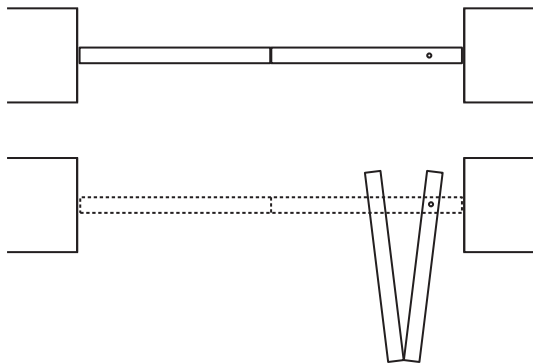

Having folding doors you can be playful with clear open space that can be transformed into one closed surface any time you want.

DIMENSIONS	L	H
ETTA up to	700 -1500	2450 -3000
MAIA up to	700 -1300	2150 -2750
ISSA up to	700 -1500	2450 -3000