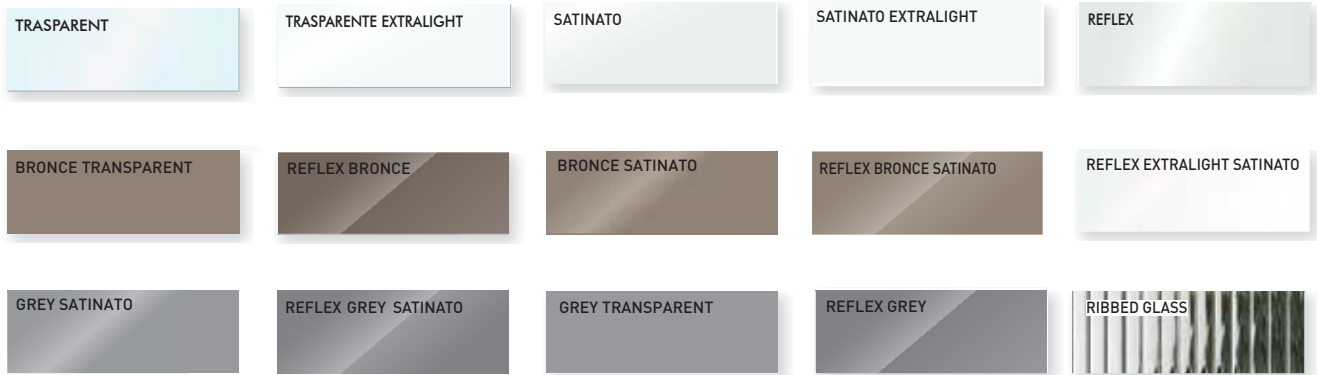

DECORATIONS

BASIC GLASS