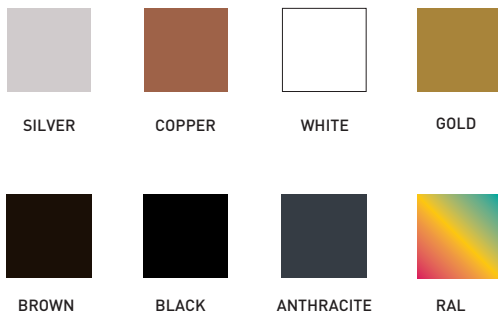

ALUMINIUM FINISH

Aluminium finish for the structural elements of the door:

You can choose from our seven standard color finishes or any color from RAL classic palette.

HANDLES AND LOCKS

SPACE
ETTA / MAIA

Sliding doors / Pocket doors / Hinged doors

DASH
ETTA / MAIA

Sliding doors / Pocket doors / Hinged doors

ARENA
ETTA / MAIA

Sliding doors / Pocket doors / Hinged doors

GEM
ETTA / MAIA

Sliding doors / Pocket doors / Hinged doors
(Hinged wind doors MAIA)

SILVER SMOOTH SEDIMENT

DOUBLE SILVER OXIDE

FINE COPPER GRAIN

OPEN GALENA SILVER

HEAVY SEDIMENT GOLD

OPEN SILVER SEDIMENT

SILVER FINE GRAIN

GALENA COPPER DOT STAIN