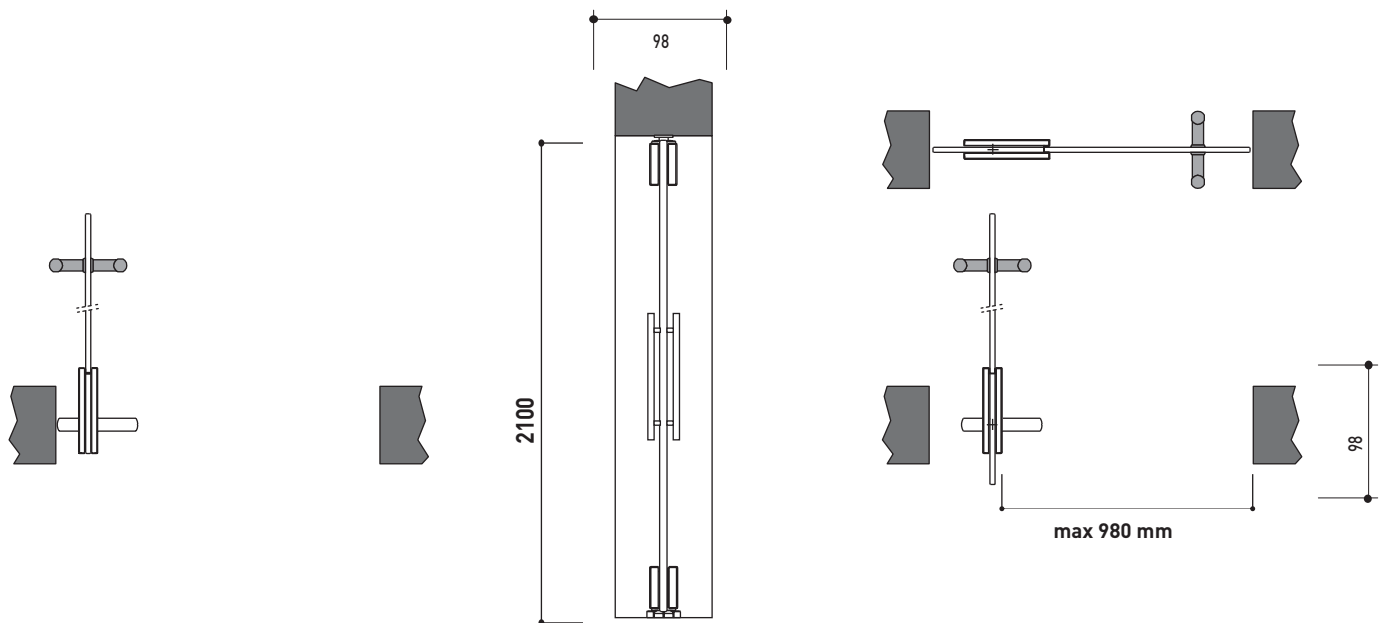

TECHNICAL SPECIFICATIONS PUSH OPENING

TECHNICAL SPECIFICATIONS PULL OPENING

HINGED WIND DOOR

MAIA

HINGED WIND doors have integrated hydraulic hinge with regulation of closing speed. Hinges mounting supports the doors weight.

WALL

FLOOR

DIMENSIONS	L	H
ETTA up to	700 -1500	2450 -3000
MAIA up to	700 -1300	2150 -2750
ISSA up to	700 -1500	2450 -3000

MAIA wall

CONFIGURATIONS

Integrated hydraulic hinge with regulations of closing speed and of final sprint of the door.
Stop at 0° + 90° - 90° .
The absence of strike jambs allow a free movement of the door, both push and pull direction.

MAIA floor

CONFIGURATIONS

Integrated hydraulic hinge with regulations of closing speed and of final sprint of the door. The absence of strike jambs allow a free movement of the door, both push and pull direction. This system is perfect for places where the wall can't support the door's weight and where the installation of wall-hinges isn't possible.

The pivot door has an opening up to 360°. The full-height hinge enables to eliminate frames and traditional hinges, enhancing the simplicity of the door.

DIMENSIONS	L	H
ETTA up to	700 -1500	2450 -3000
MAIA up to	700 -1300	2150 -2750
ISSA up to	700 -1500	2450 -3000