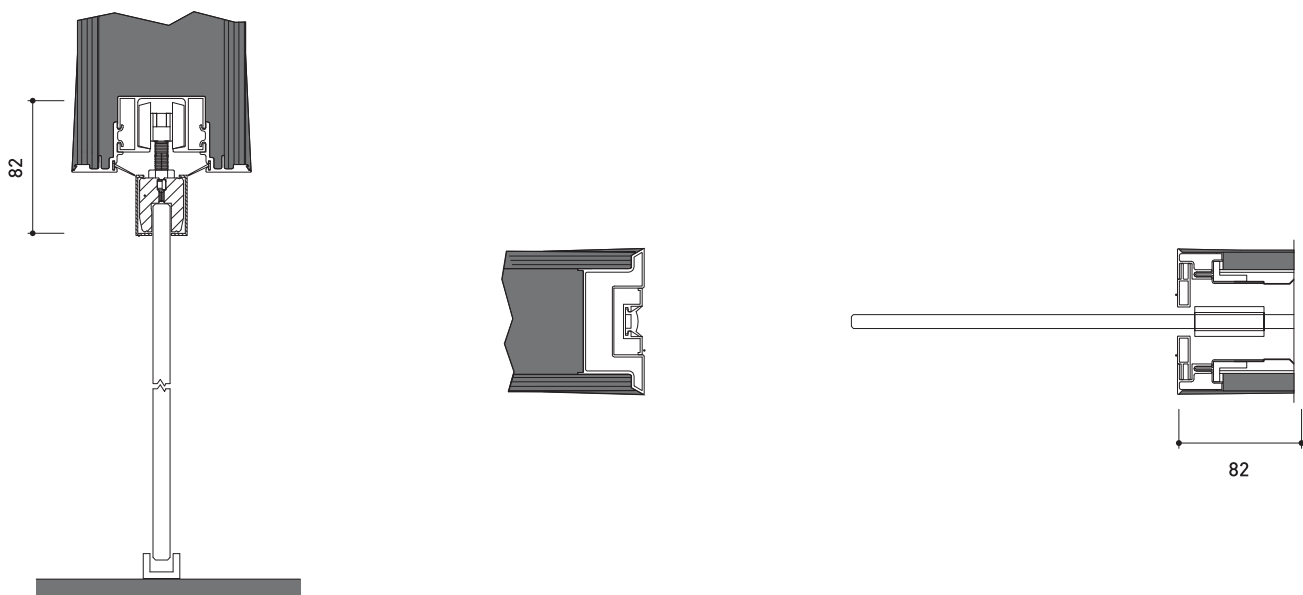

Clean and minimal decoration, without any aluminium frame, glass is simply fading into the wall.
That link between two spaces appears and again we have visible separation.