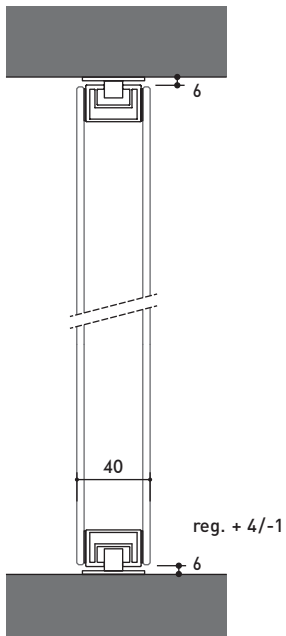

CONFIGURATIONS

The variety of colors, textiles and aluminium finishes allows creating personal and unique style.