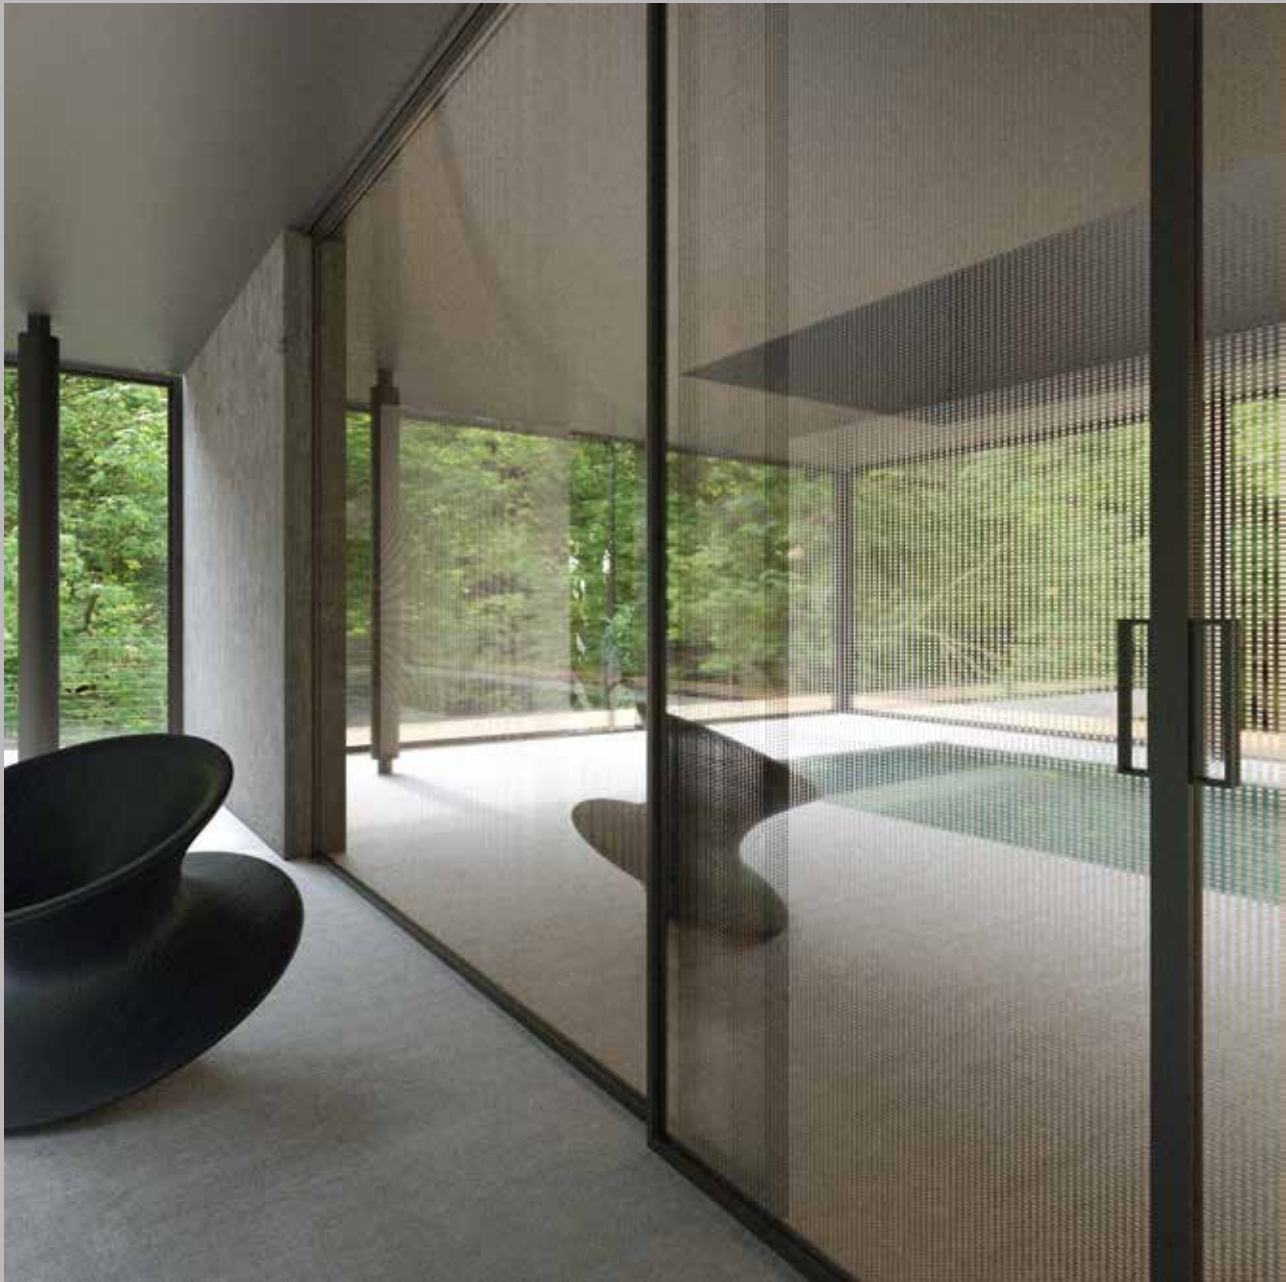

Decorative crospieces SIRIUS, Top hanged sliding doors Etta, Anthracite Aluminium, Transparent Glass, Handle Space

Folding Doors ETTA, Anthracite Aluminium, Grey Mesh

Hinged Wind door Maia Wall Doors, Satinato Glass, Handle 600 30