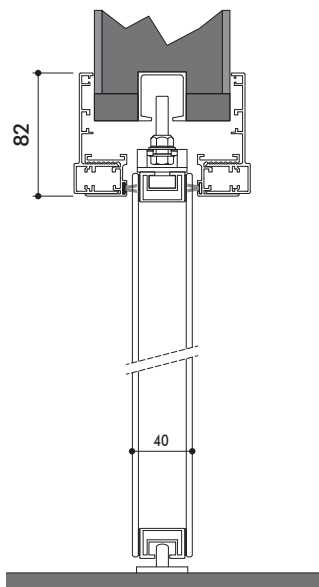

CONFIGURATIONS

Pocket doors are excellent for optimizing space allowing freedom in planing.

With or without aluminium doorsjamb you can get multifunctional environment.