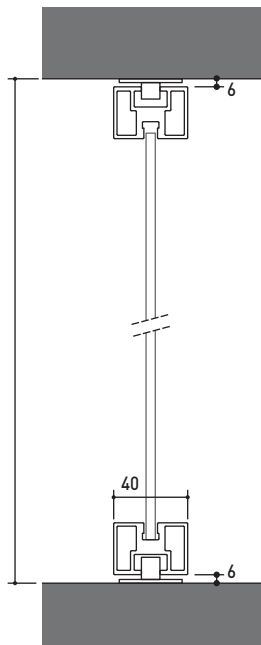

CONFIGURATIONS

Even if it is a work space or separation kitchen from living room you can get that privacy with fix partitions.