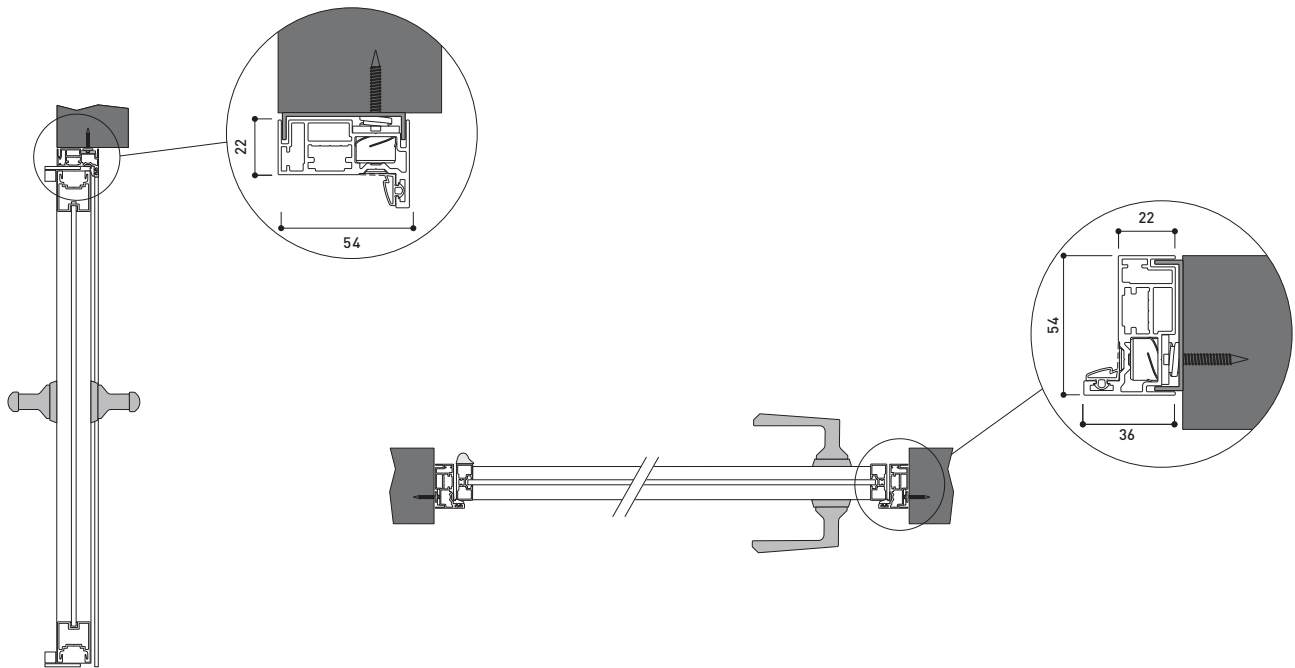

Aluminium doors and transparent glass with spectre of decorative possibilities stand out for their captivating aesthetic.