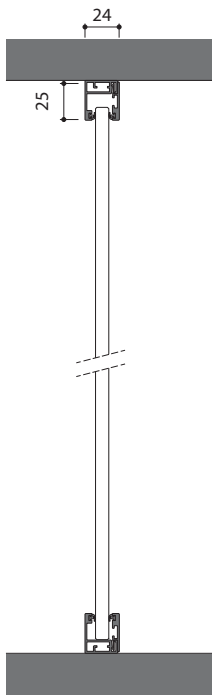

CONFIGURATIONS