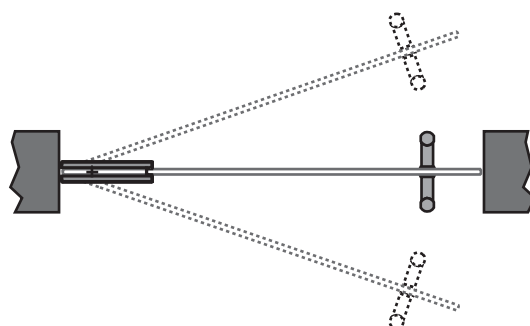

HINGED WIND doors have integrated hydraulic hinge with regulation of closing speed. Hinges mounting supports the doors weight.

WALL

FLOOR

DIMENSIONS	L	H
ETTA up to	700 -1500	2450 -3000
MAIA up to	700 -1300	2150 -2750
ISSA up to	700 -1500	2450 -3000