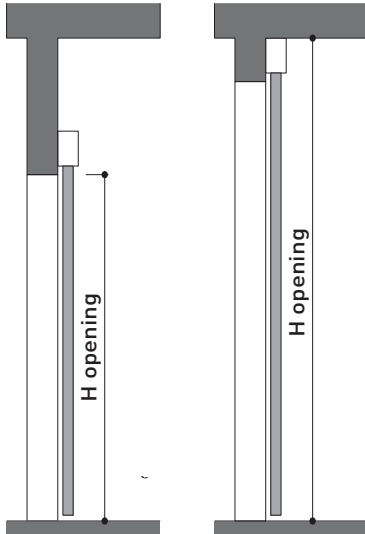

CEILING

WALL

FALSE CEILING

LOAD-BEARING STRUCTURE

Top hanged sliding MAIA

CONFIGURATIONS

SIDE VIEW

wall-fitted

ceiling-fitted

for false ceiling

Maia allows pure and elegant connection between two spaces.

CEILING

WALL CEILING

FALSE CEILING

CONFIGURATIONS

SIDE VIEW

wall-fitted

ceiling-fitted

CEILING

WALL CEILING

SINCRO

2 PANELS

Top hanged sliding ISSA

CONFIGURATIONS