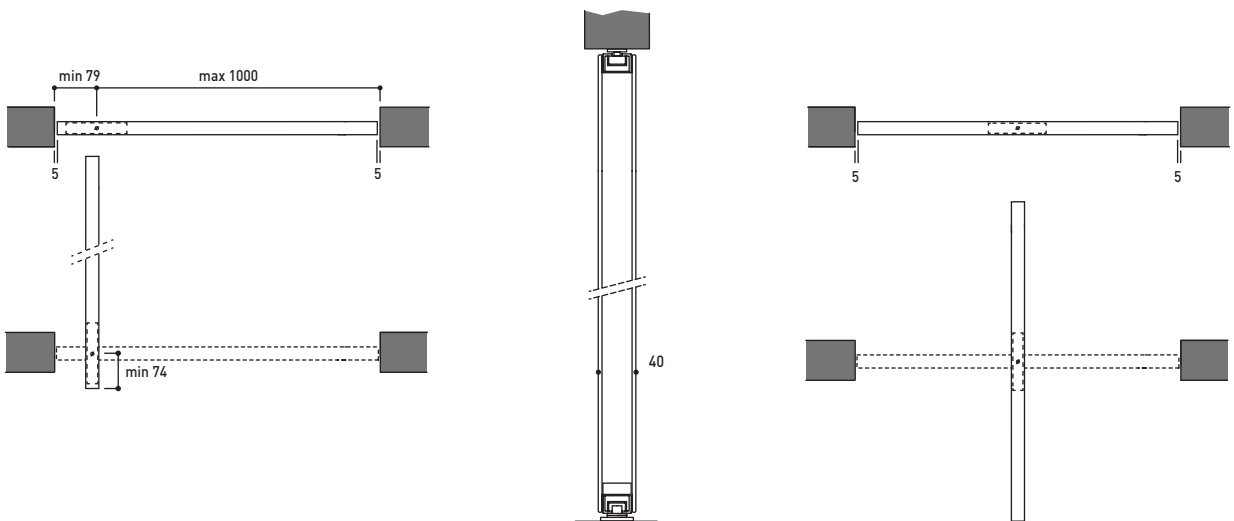

With a gentle push on the comfortable handle on the long side of the frame the door delicately glides open.