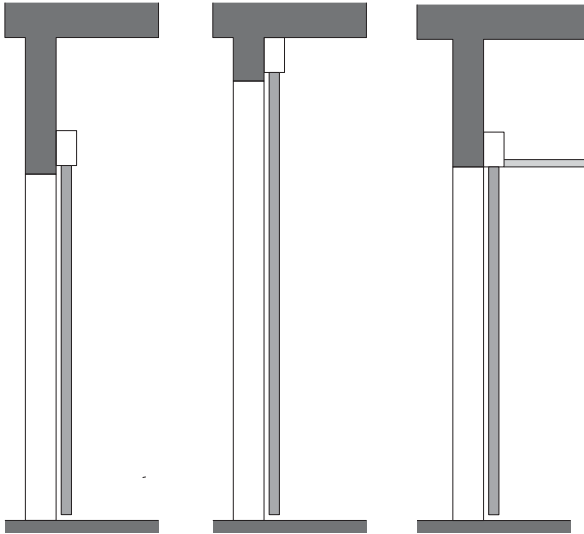

Top hanged sliding ETTA

CONFIGURATIONS

SIDE VIEW

wall-fitted

ceiling-fitted

You can create perfect environment with adaptable sliding systems. This technical drawings show various possibilities depending on architecture of your home.

CEILING

WALL

FALSE CEILING

LOAD-BEARING STRUCTURE

Top hanged sliding MAIA

CONFIGURATIONS

SIDE VIEW

wall-fitted

ceiling-fitted

for false ceiling

Maia allows pure and elegant connection between two spaces.

CEILING

WALL CEILING

FALSE CEILING

CONFIGURATIONS

SIDE VIEW