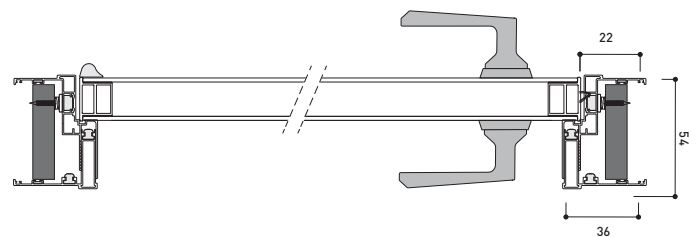

CONFIGURATIONS

Glass doors are light and eco- friendly
transmitting light into the space.

They can be reflection of your space
creating illusion of bigger room.