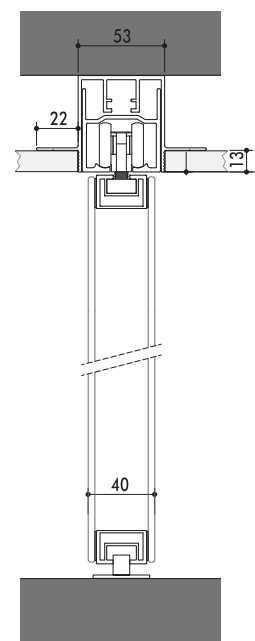

FALSE CEILING

LOAD-BEARING STRUCTURE