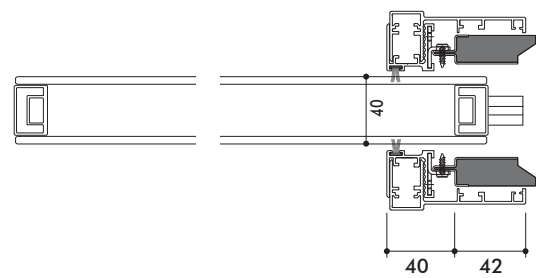

CONFIGURATIONS

Pocket doors are excellent for optimizing space allowing freedom in planing.

With or without aluminium doorsjamb you can get multifunctional environment.