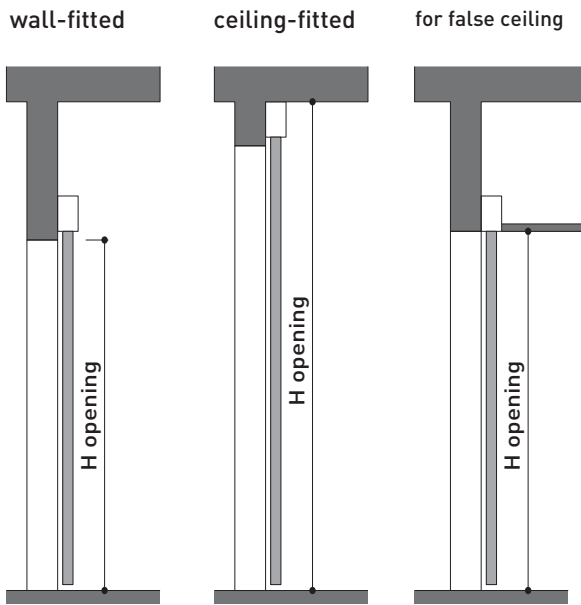

CEILING

WALL

FALSE CEILING

LOAD-BEARING STRUCTURE

Top hanged sliding MAIA

CONFIGURATIONS

SIDE VIEW

wall-fitted

ceiling-fitted

for false ceiling

Maia allows pure and elegant connection between two spaces.

CEILING

WALL CEILING

FALSE CEILING

CONFIGURATIONS

SIDE VIEW

wall-fitted

ceiling-fitted

CEILING

WALL CEILING

SINCRO

2 PANELS

Top hanged sliding ISSA

CONFIGURATIONS

SIDE VIEW

Minimalist design of door systems brings modern and discreet visual appearance in everyday space.

CEILING

WALL

FALSE CEILING

LOAD-BEARING STRUCTURE

POCKET DOOR

ETTA