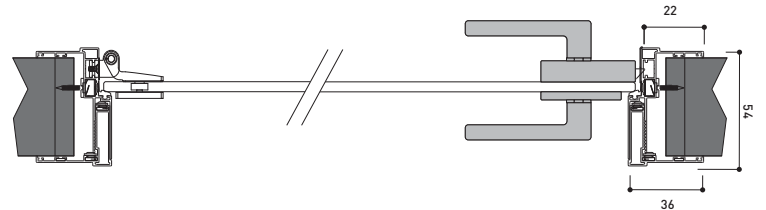

CONFIGURATIONS

The Hinged doors can blend in with wall or turn into the doors with personality.