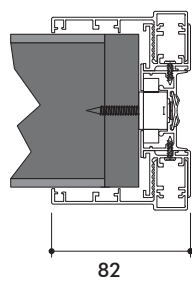

CONFIGURATIONS

Pocket doors are excellent for optimizing space allowing freedom in planing.

With or without aluminium doorsjamb you can get multifunctional environment.