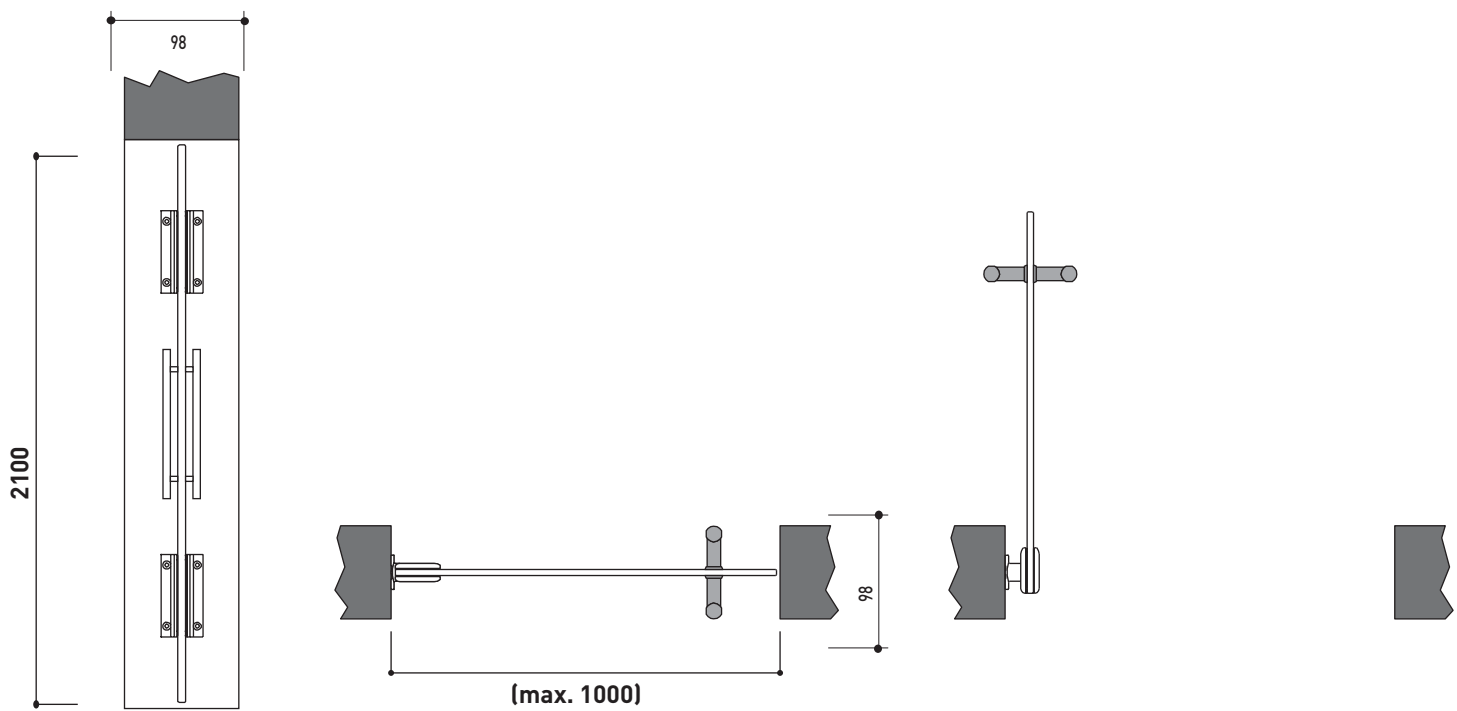

TECHNICAL SPECIFICATIONS PUSH OPENING

TECHNICAL SPECIFICATIONS PULL OPENING

HINGED WIND DOOR

MAIA

HINGED WIND doors have integrated hydraulic hinge with regulation of closing speed. Hinges mounting supports the doors weight.

WALL

FLOOR

DIMENSIONS	L	H
ETTA up to	700 -1500	2450 -3000
MAIA up to	700 -1300	2150 -2750
ISSA up to	700 -1500	2450 -3000

MAIA wall

CONFIGURATIONS

Integrated hydraulic hinge with regulations of closing speed and of final sprint of the door.
Stop at 0° + 90° - 90° .
The absence of strike jambs allow a free movement of the door, both push and pull direction.

MAIA floor

CONFIGURATIONS

Integrated hydraulic hinge with regulations of closing speed and of final sprint of the door. The absence of strike jambs allow a free movement of the door, both push and pull direction. This system is perfect for places where the wall can't support the door's weight and where the installation of wall-hinges isn't possible.

PIVOT OPENING

ETTA

ISSA

The pivot door rotates on a pivot box in the floor and the top jamb rather than traditional door side hinges. Regardless of where the hinge is placed, all of our custom built, luxurious pivot doors are perfectly balanced.