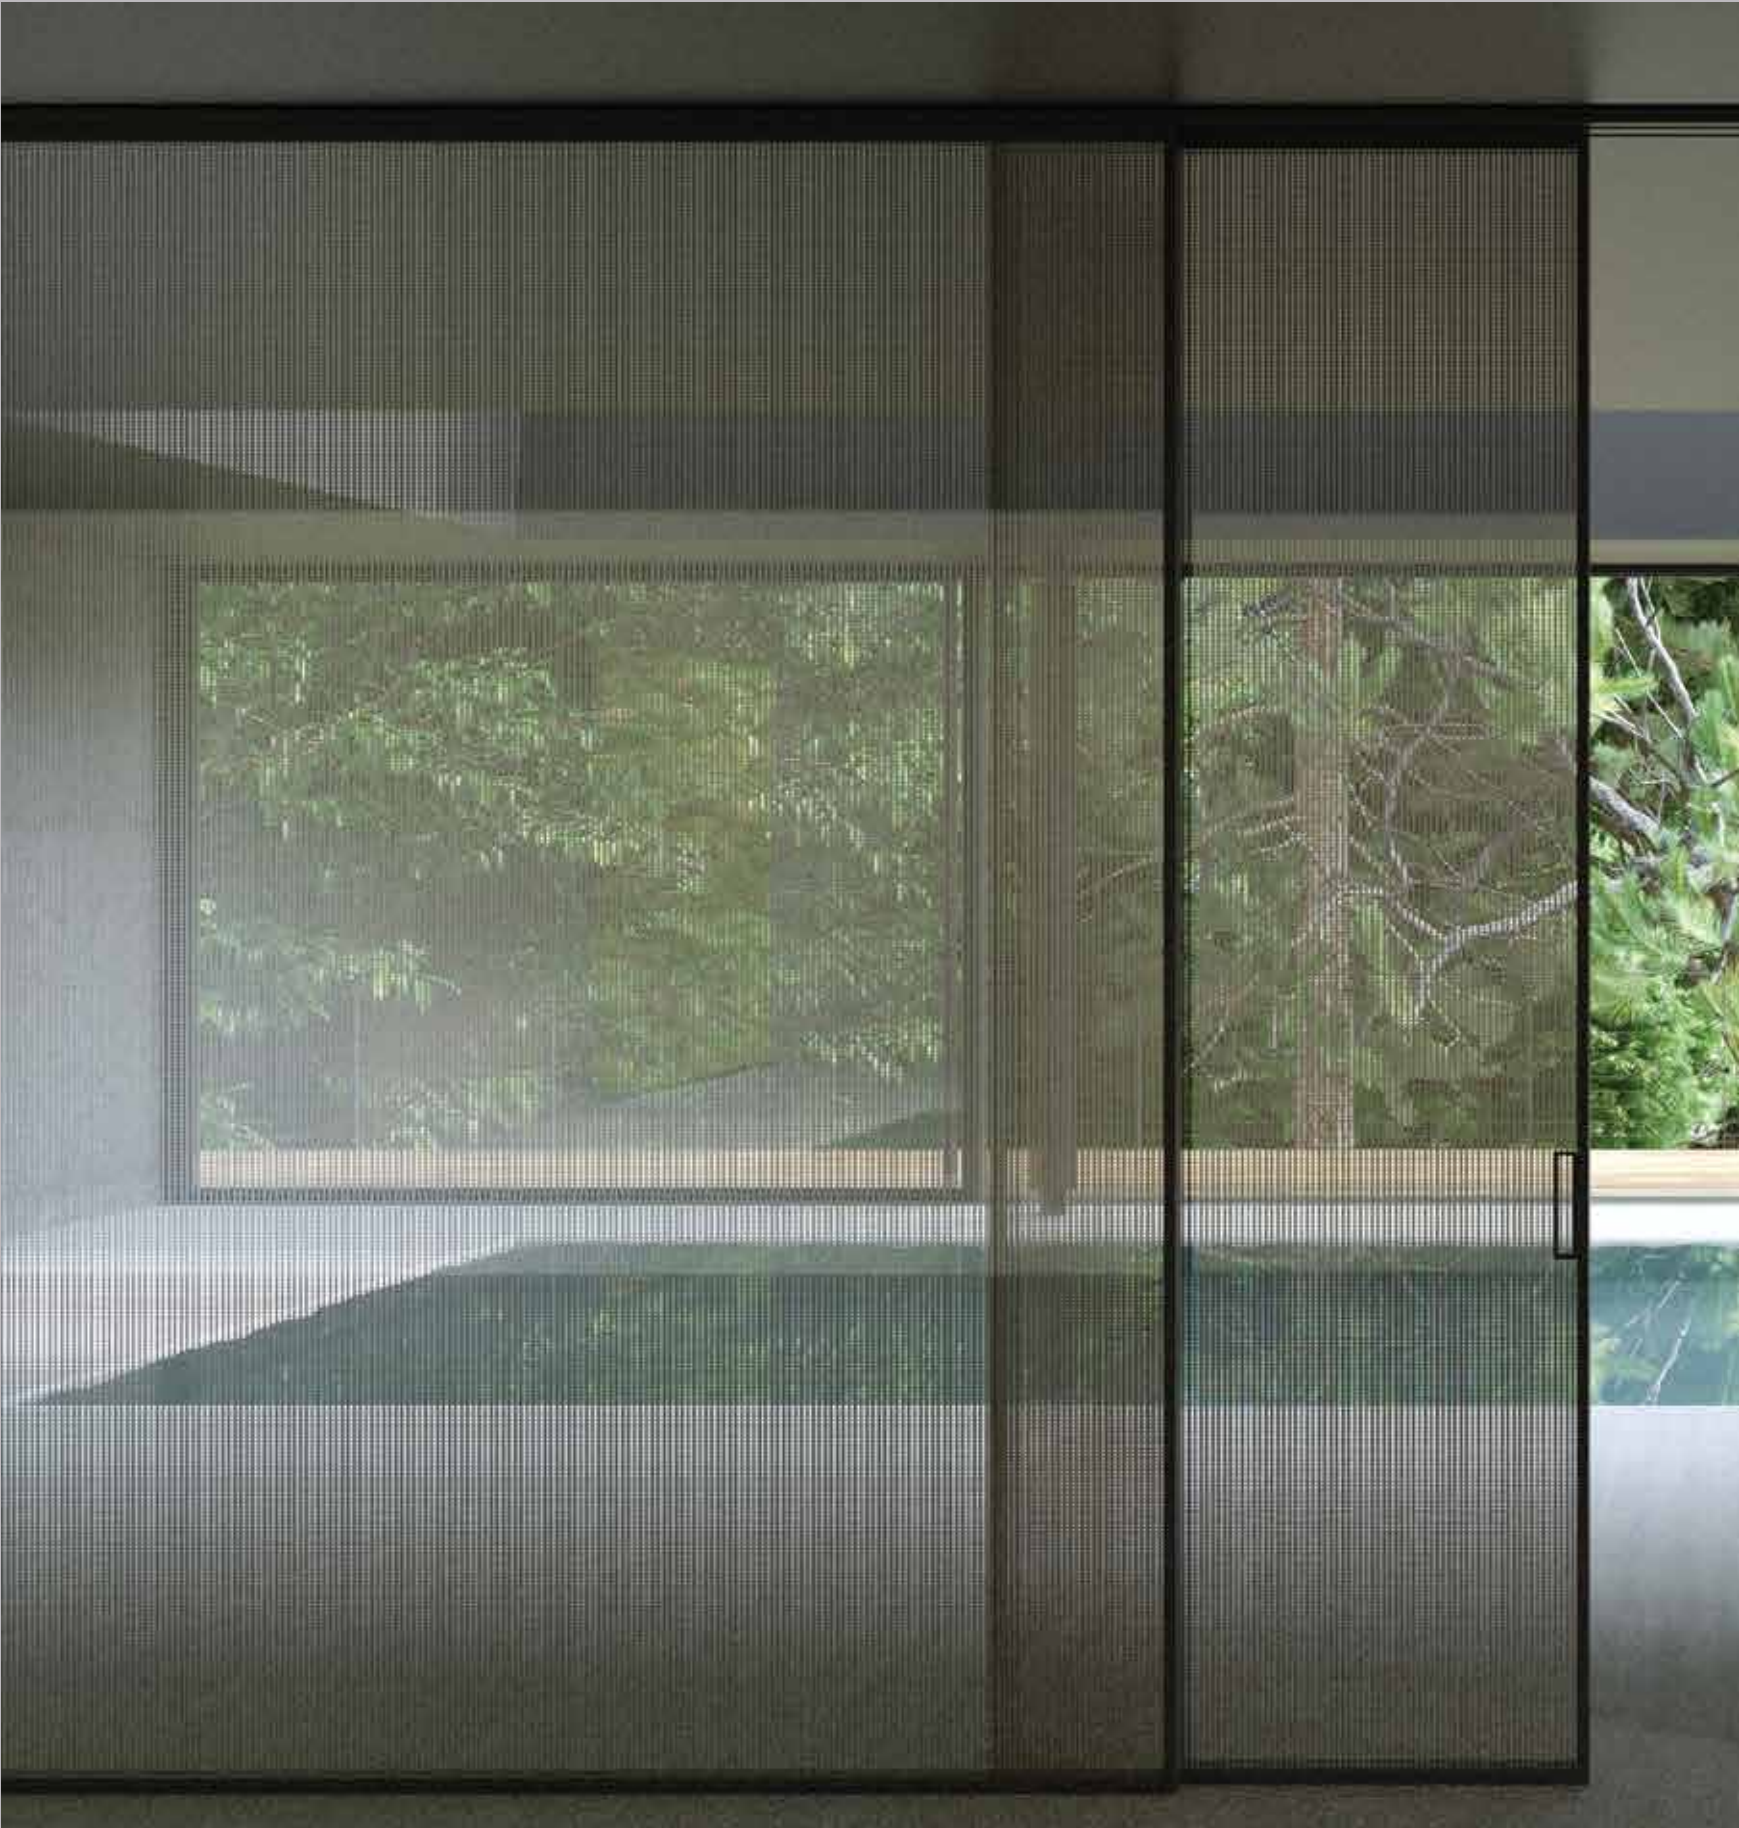

Decorative crospieces SIRIUS, Top hanged sliding doors Etta, Anthracite Aluminium, Transparent Glass, Handle Space

Folding Doors ETTA, Anthracite Aluminium, Grey Mesh

Hinged Wind door Maia Wall Doors, Satinato Glass, Handle 600 30