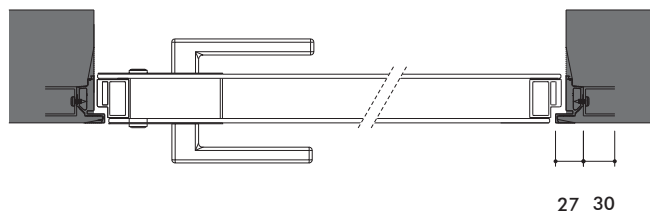

DIMENSIONS	L	H
ETTA up to	700 -1500	2450 -3000
MAIA up to	700 -1300	2150 -2750
ISSA up to	700 -1500	2450 -3000

ISSA

CONFIGURATIONS

For HINGED FLUSH-TO-THE-WALL doors there are two variants of opening. Here are tehcnical specifications of push opening and pull opening.

TECHNICAL SPECIFICATIONS PUSH OPENING

TECHNICAL SPECIFICATIONS PULL OPENING

HINGED WIND DOOR

MAIA

HINGED WIND doors have integrated hydraulic hinge with regulation of closing speed. Hinges mounting supports the doors weight.