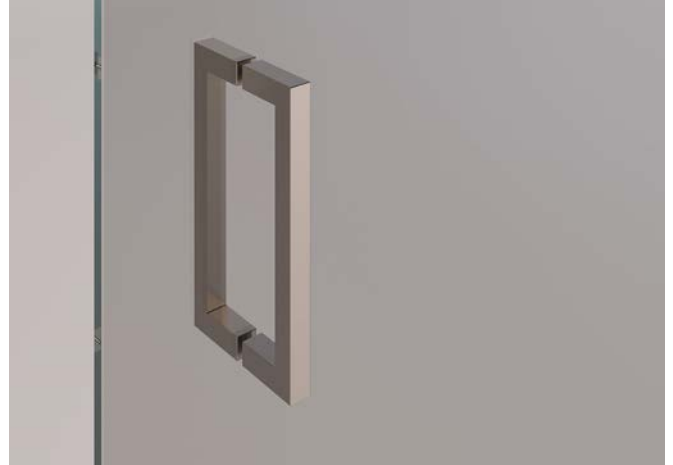

PULL HANDLE **SQ8X8**