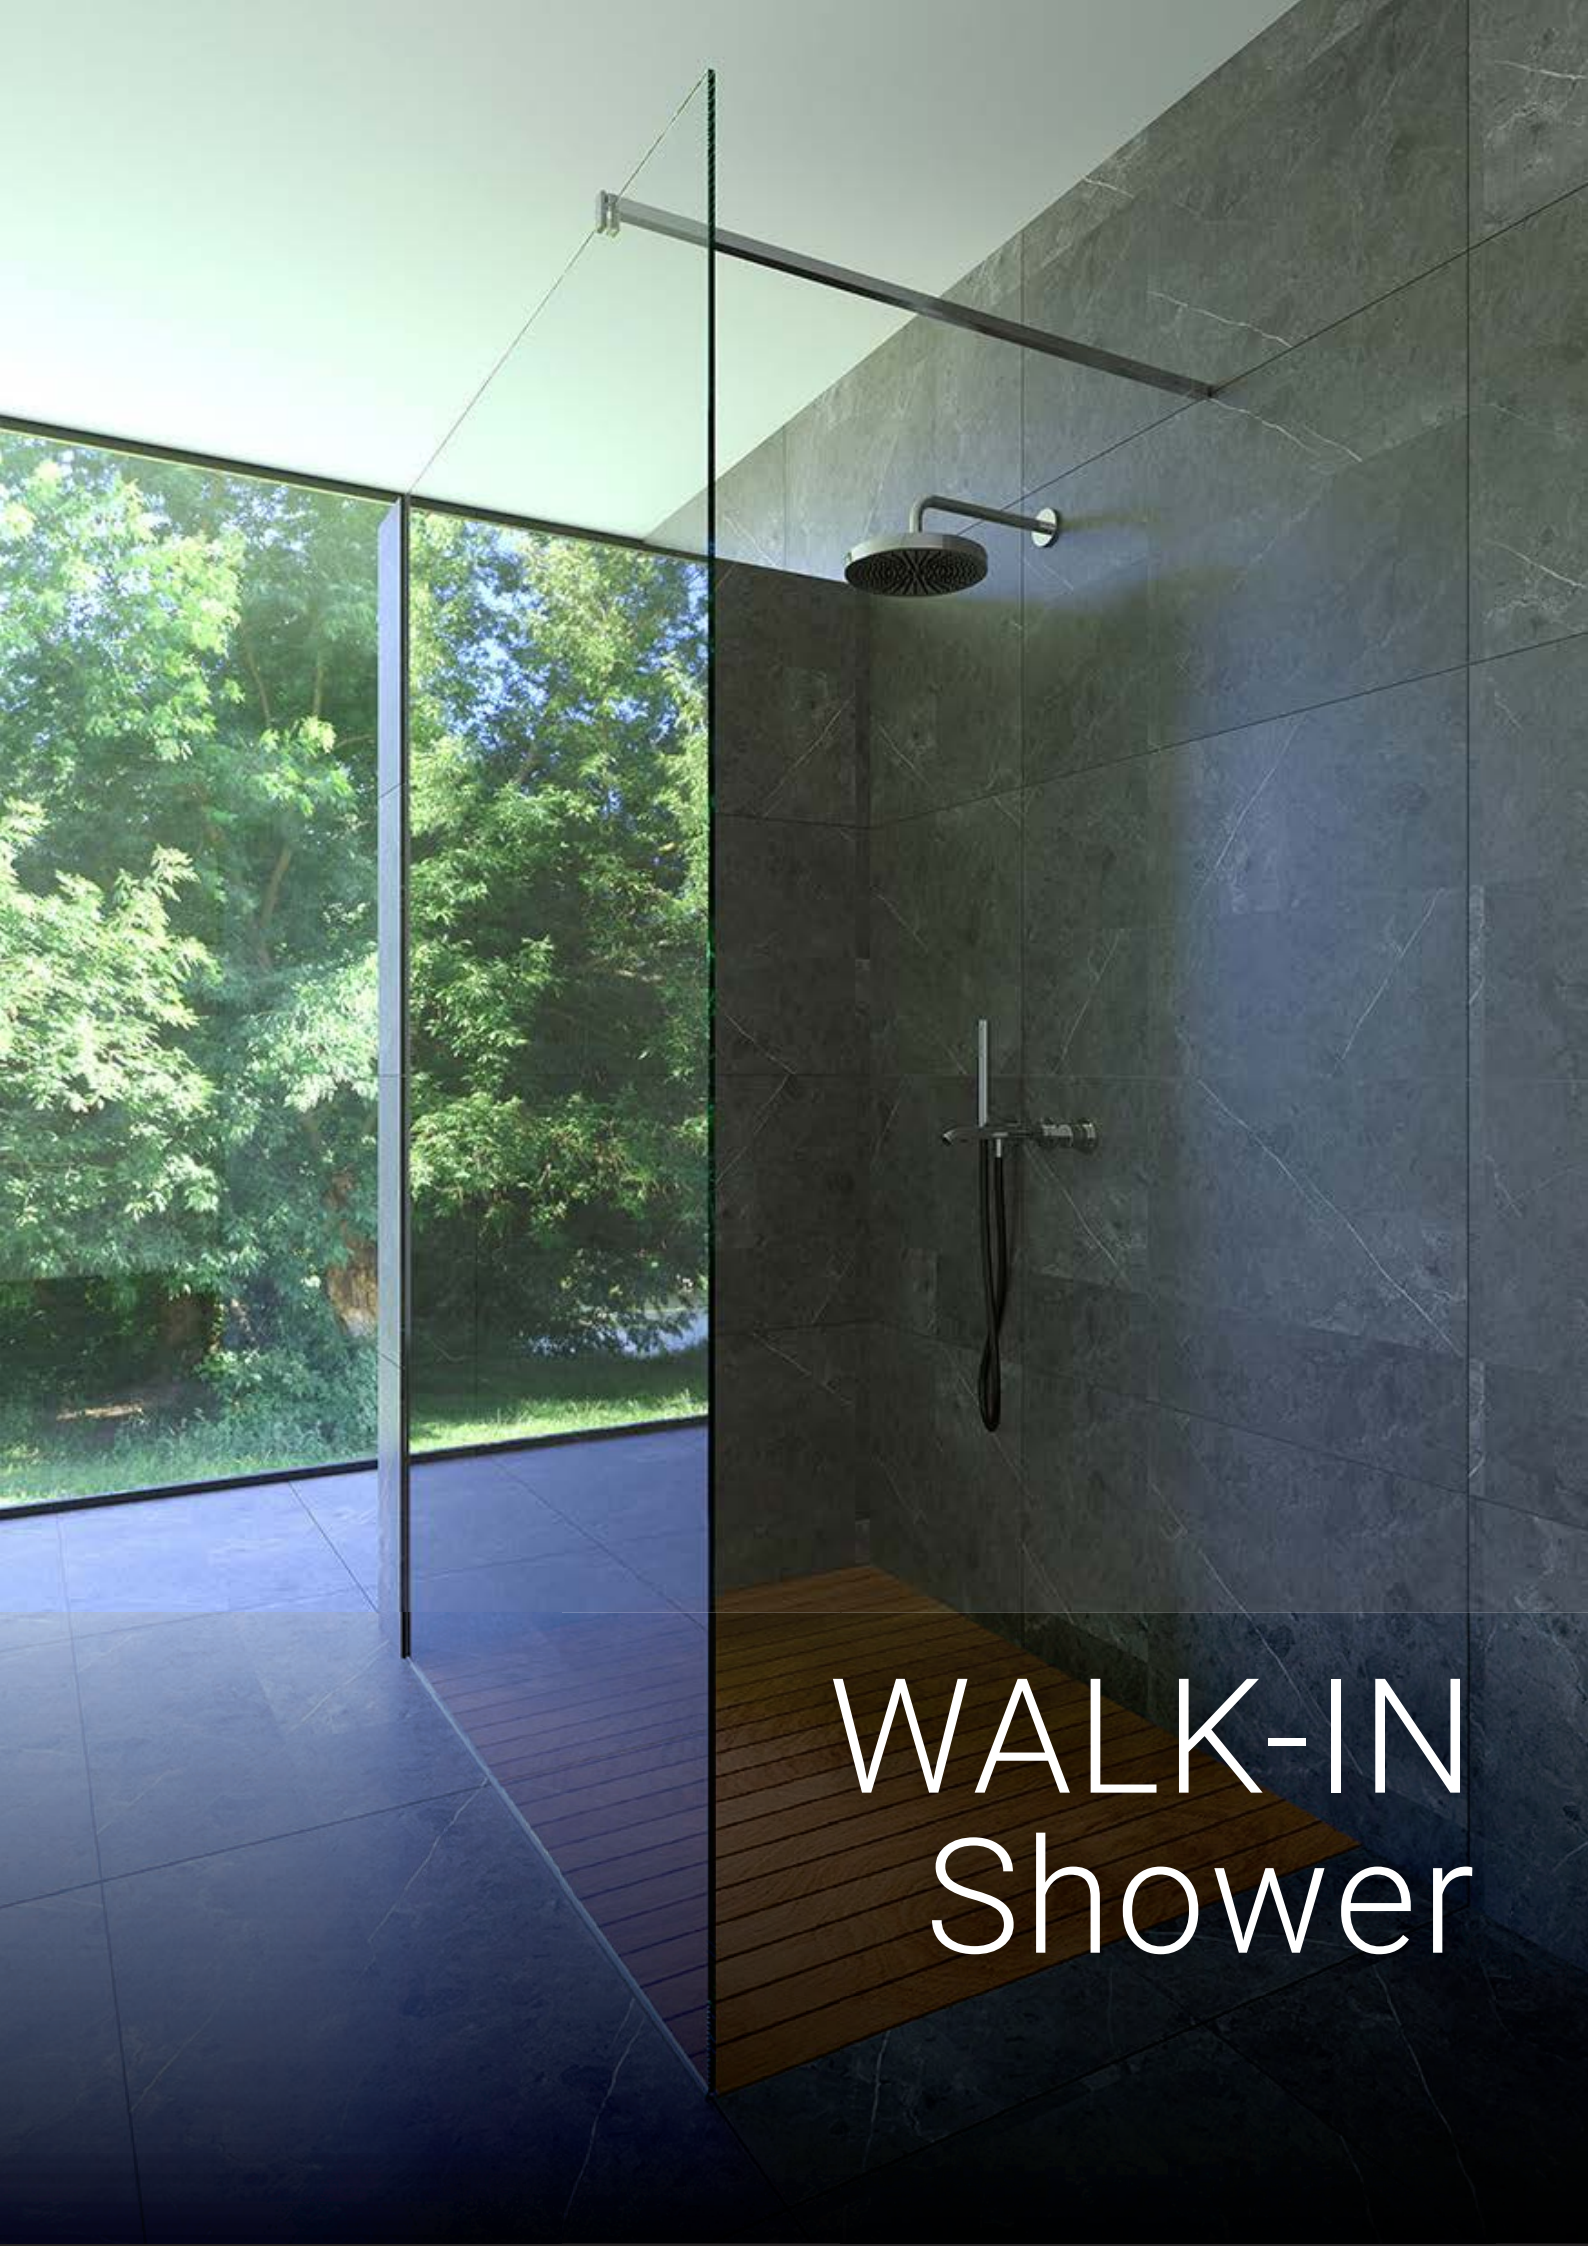

WALK-IN Shower