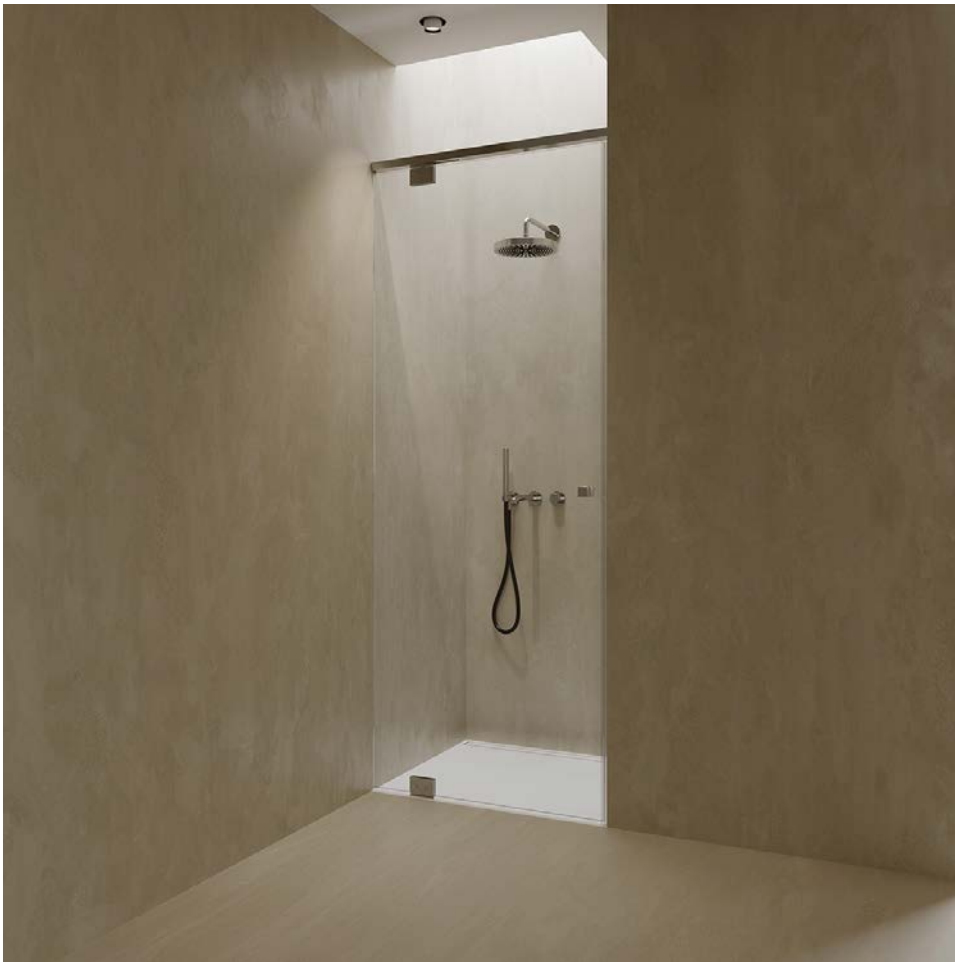

SWEEP 01
Shower cabin in a niche with
single pivot doors.