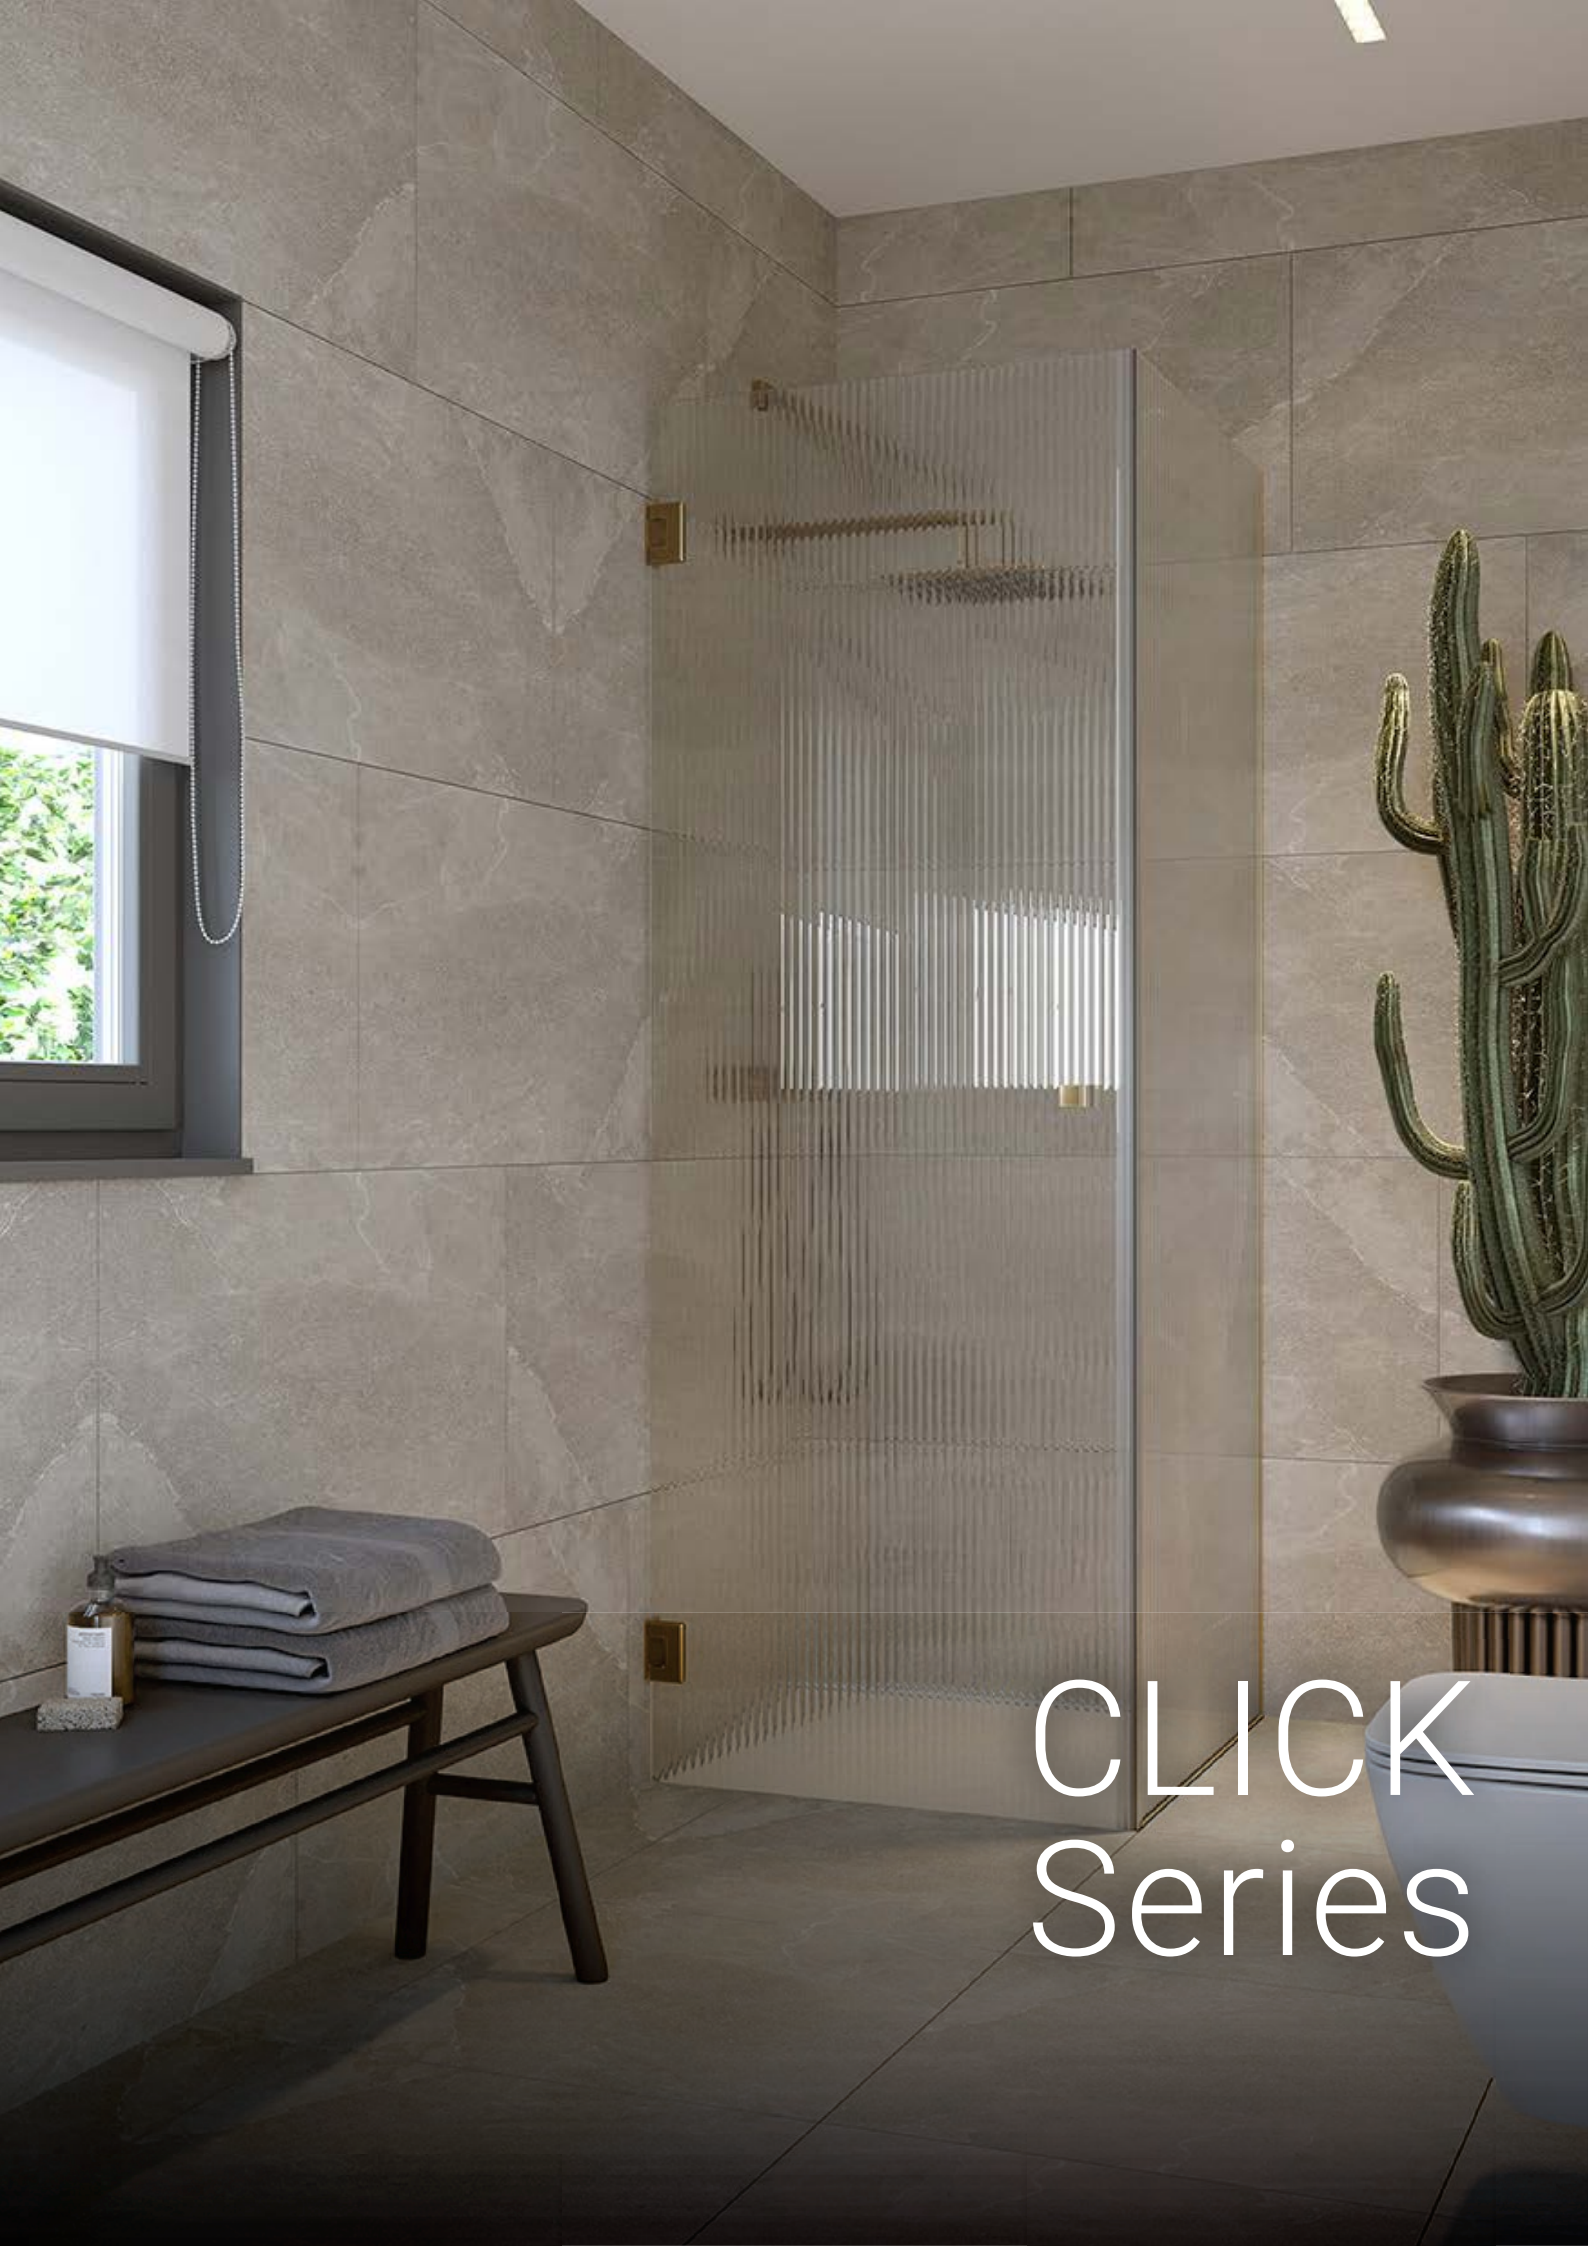

CLICK
Series