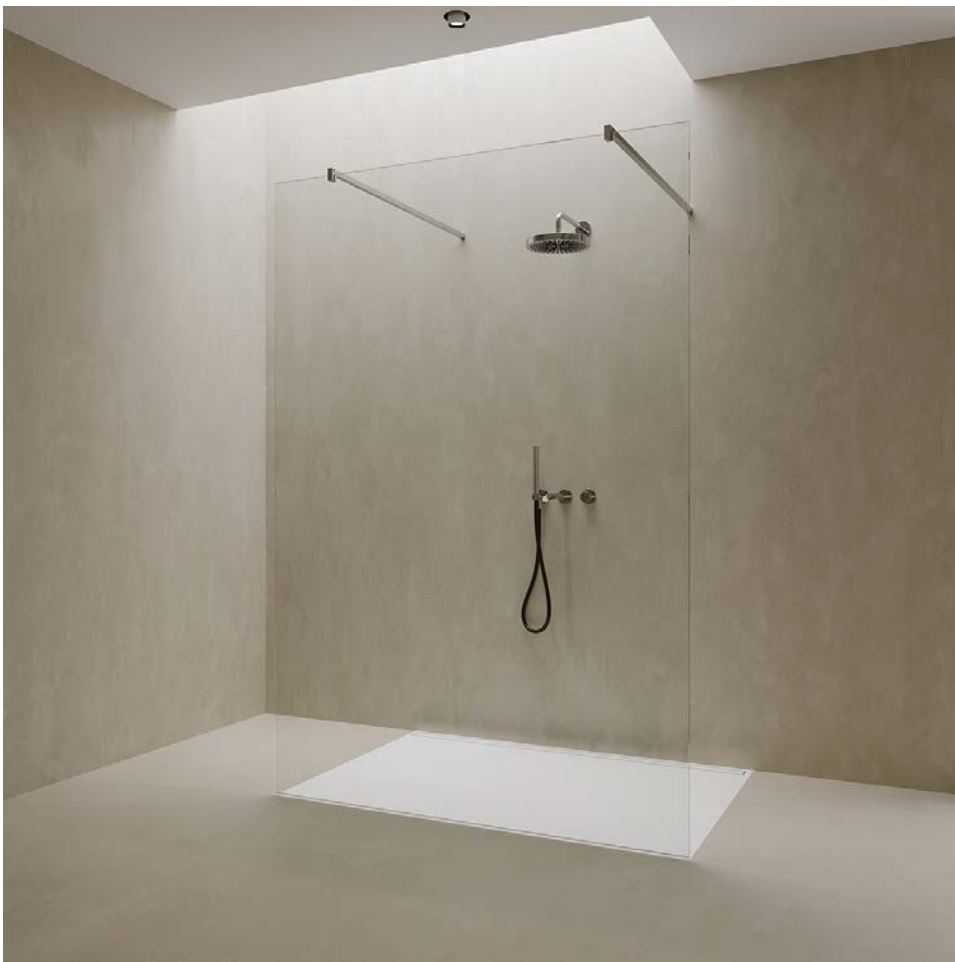

## WALK-IN Shower

The simple concept of a walk-in shower fits into any bathroom decor style. A walk-in shower can be spacious, but it can also be adapted to smaller bathrooms. You will have different options for partitioning it from the rest of the bathroom. It is custom-made according to your choice of glass, profiles, and hardware.

In addition to its modern look, a significant advantage of such a shower cabin without a tub is accessibility because there is no difference in floor level. It is extremely easy to clean and maintain. With a walk-in shower, you can have the bathroom of your dreams.

**WALK IN 01**  
Corner walk-in shower with two fixed glass panels and splash protection.

**WALK IN 02**  
Walk-in shower in a niche with a fixed glass panel and splash protection.

**WALK IN 03**  
Walk-in shower in a niche with one fixed glass panel.

**WALK IN 04**  
Fixed glass panel for wall center; equipped with glass supports.

**WALK IN 05**  
Corner walk-in shower with  
two fixed glass panels.

**WALK IN 06**  
Walk-in shower in a niche with  
one full-height fixed glass panel.