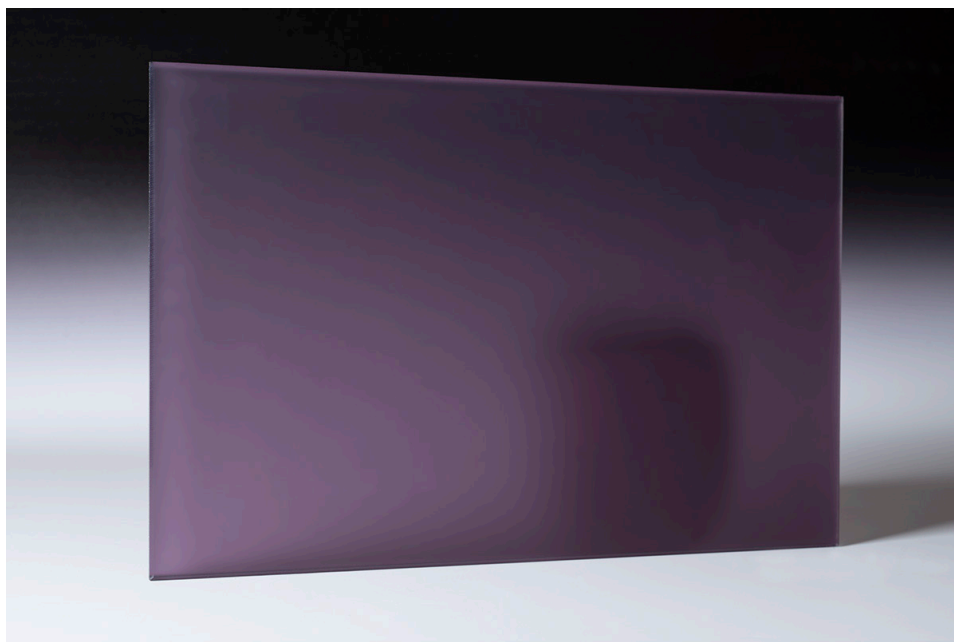

## Plum Frosted Glass

In our Color Transparent Glass, Color Laminated Satinato, and Color Laminated Mirrors collections, you can find over 300 different colors and shades. This broad selection allows you to choose hues that will perfectly complement the desired interior design for your project. These materials are known for their durability and UV resistance, making them ideal for use in public spaces like offices, schools, or kindergartens, where the right color choice can greatly impact the atmosphere of the space.

max. dimensions: 3000 x 1200 mm

---

thickness: 8, 10, 12, 16, 20 mm

---

safety treatment: laminated, tempered and laminated

---

processing options: drilling holes, cnc cutouts, shaping

---