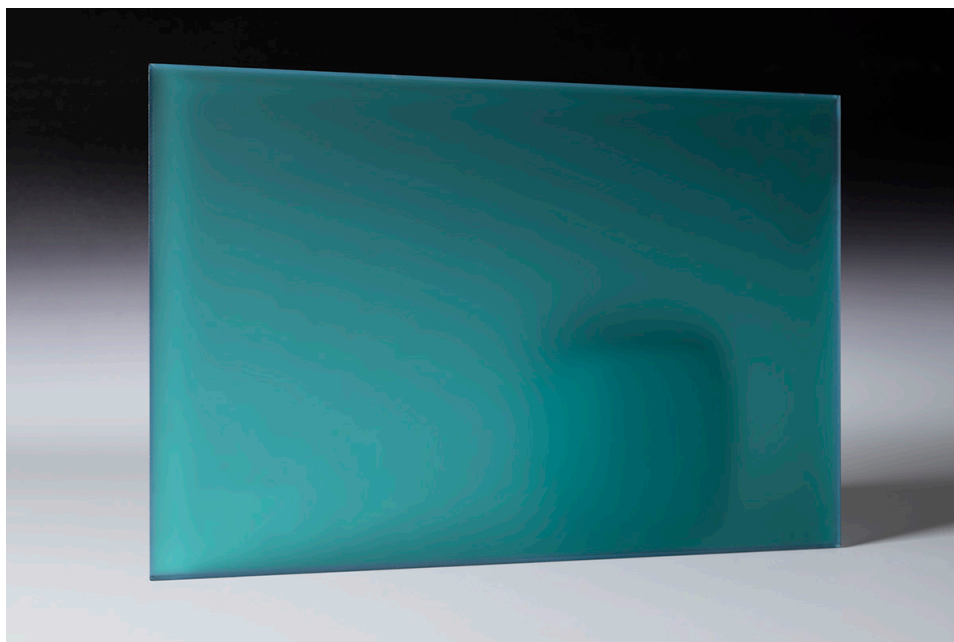

## Lagune Frosted Glass

In our Color Transparent Glass, Color Laminated Satinato, and Color Laminated Mirrors collections, you can find over 300 different colors and shades. This broad selection allows you to choose hues that will perfectly complement the desired interior design for your project. These materials are known for their durability and UV resistance, making them ideal for use in public spaces like offices, schools, or kindergartens, where the right color choice can greatly impact the atmosphere of the space.

max. dimensions: 3000 x 1200 mm

---

thickness: 8, 10, 12, 16, 20 mm

---

safety treatment: laminated, tempered and laminated

---

processing options: drilling holes, cnc cutouts, shaping

---